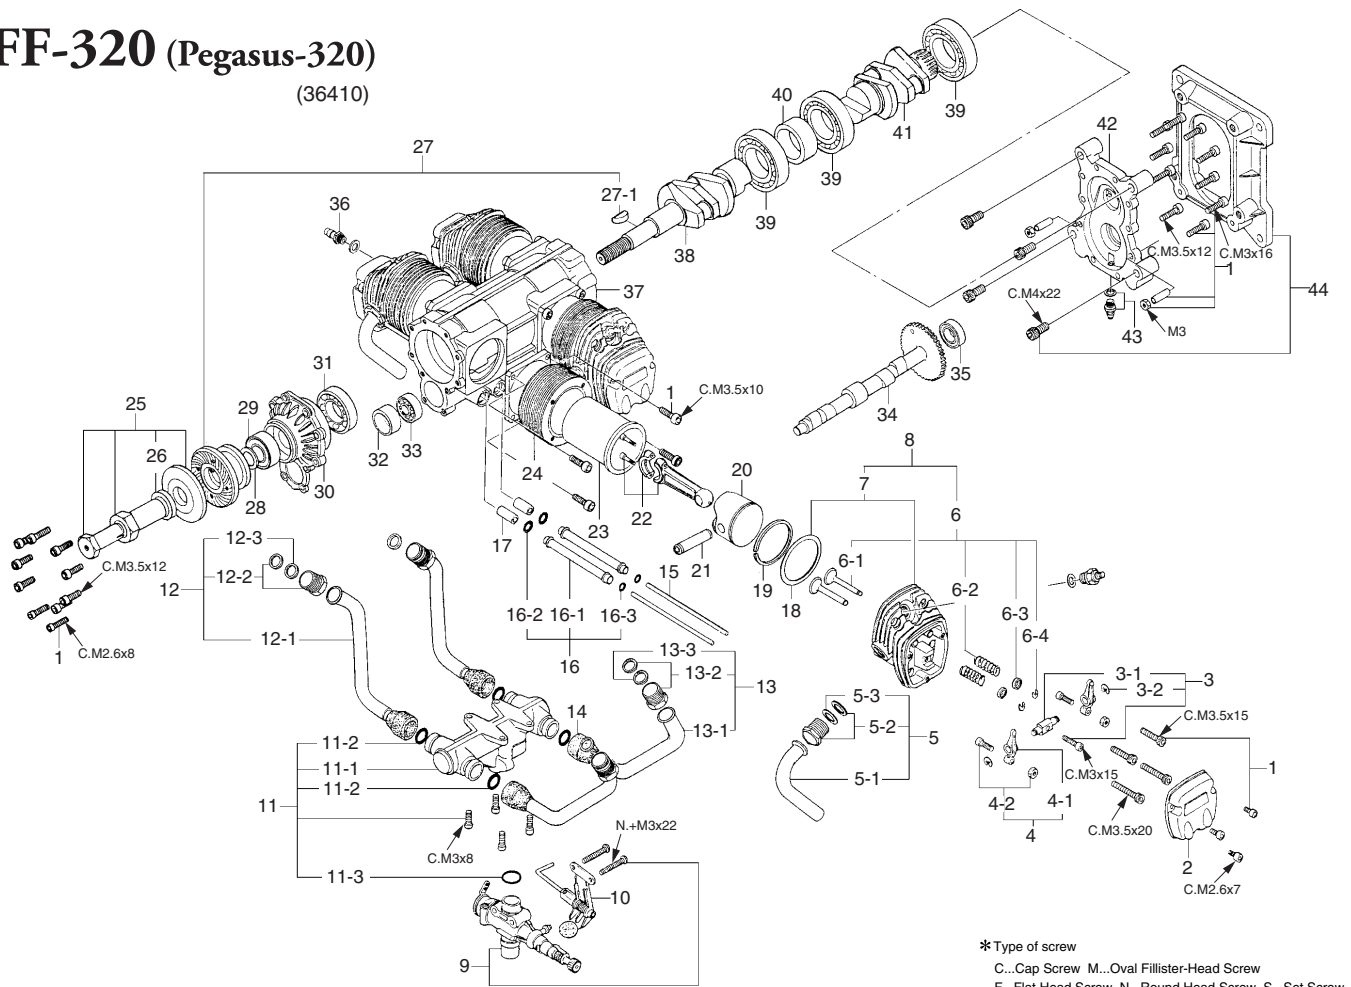

FF-320 (Pegasus-320)

(36410)

No.	Code No.	Description
1	46413001	Screw Set
2	46404200	Rocker Cover
3	45961400	Rocker Support Assembly
3-1	45961410	Rocker Support
3-2	45761600	Rocker Arm Retainer (2pcs.)
4	45361000	Rocker Arm Assembly (1pair)
4-1	45361100	Rocker Arm (1pc.)
4-2	45061202	Tappet Adjusting Screw
5	46469000	Exhaust Pipe Assembly (1pair)
5-1	46169100	Exhaust Pipe
5-2	45169200	Exhaust Pipe Lock Nut
5-3	46468300	Exhaust Pipe Washer (1pc.)
6	46160000	Valve Assembly (1pair)
6-1	46160100	Valve (1pc.)
6-2	45460200	Valve Spring (1pc.)
6-3	45060309	Spring Seat (1pc.)
6-4	46160400	Valve Spring Retainer (2pcs.)
7	46404120	Cylinder Head
8	46404030	Cylinder Head (W/Valve Assembly)
9	46481000	Carburetor Complete
10	46184000	Choke Valve Assembly
11	46468000	Intake Manifold Assembly
11-1	46468010	Intake Manifold
11-2	45115000	Intake Pipe "O" Ring (2pcs.)
11-3	46115000	Carburetor Gasket
12	46468110	Intake Pipe Assembly (right) (1pair)
12-1	46168100	Intake Pipe (right)
12-2	45169200	Intake Pipe Lock Nut
12-3	46468300	Intake Pipe Washer (1pc.)
13	46468200	Intake Pipe Assembly (left) (1pair)
13-1	46168210	Intake Pipe (left)
13-2	45169200	Intake Pipe Lock Nut
13-3	46468300	Intake Pipe Washer (1pc.)
14	46168500	Intake Boots (2pcs.)
15	45566000	Push Rod (2pcs.)
16	45566100	Push Rod Cover Assembly (2pcs.)