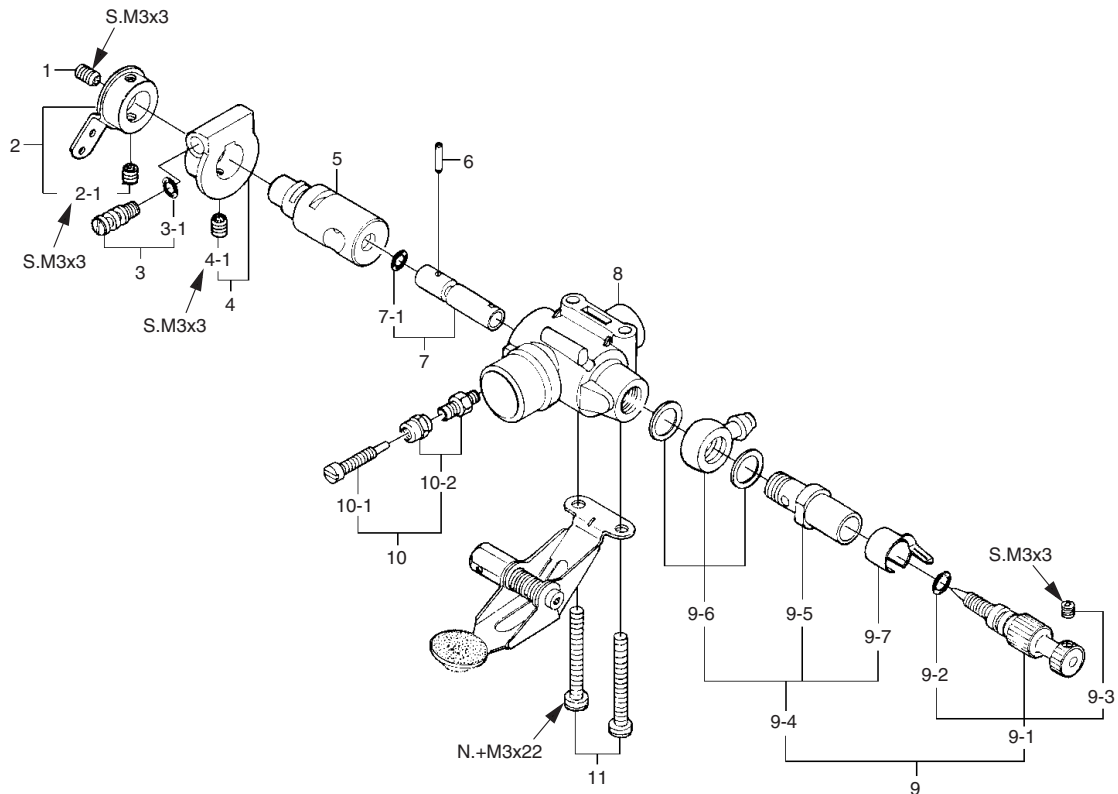

Note: The choke valve assembly is not included in the carburetor complete.

* Type of screw

C...Cap Screw M...Oval Fillister-Head Screw

F...Flat Head Screw N...Round Head Screw S...Set Screw

No.	Code No.	Description
1	26381501	Set-screw
2	24981405	Throttle Lever Assembly
2-1	26381501	Set-screw
3	46481320	Mixture Control Screw Assembly
3-1	22781800	"O" Ring (2pcs.)
4	46481330	Mixture Control Screw Holder Assembly
4-1	26381501	Set-screw
5	46481200	Carburetor Rotor
6	46281340	Mixture Control Valve Pin
7	46481310	Mixture Control Valve Assembly
7-1	22781800	"O" Ring (2pcs.)
8	46481100	Carburetor Body
9	46281900	Needle Valve Assembly
9-1	29081952	Needle Assembly
9-2	24981837	"O" Ring (2pcs.)
9-3	26381501	Set-screw
9-4	46181940	Needle Valve Holder Assembly
9-5	46181941	Needle Valve Holder
9-6	46181950	Fuel Inlet
9-7	26711305	Ratchet Spring
10	26781619	Throttle Stop Screw Assembly
10-1	26681305	Throttle Stop Screw
10-2	26681803	Throttle Stop Screw Holder
11	45581700	Carburetor Retaining Screw

O.S. GENUINE PARTS & ACCESSORIES

Code No.	Description
72200130	Booster Terminal Kit
46110200	5/16"-M5 (L) Propeller Locknut Set For Truturn Spinner
71531000	Non-Bubble Weight
72403050	Super Filter (L)
79870050	M5 Blind Nut (10pcs.)
55500004	M5 Lock Washer (10sets.)
79871020	M2.6x7 Cap Screw Set (10pcs.)
79871070	M3.5x10 Cap Screw Set (10pcs.)
79871080	M3.5x12 Cap Screw Set (10pcs.)
79871090	M3.5x15 Cap Screw Set (10pcs.)
79871100	M3.5x20 Cap Screw Set (10pcs.)
71521000	Long Socket Wrench With Plug Grip