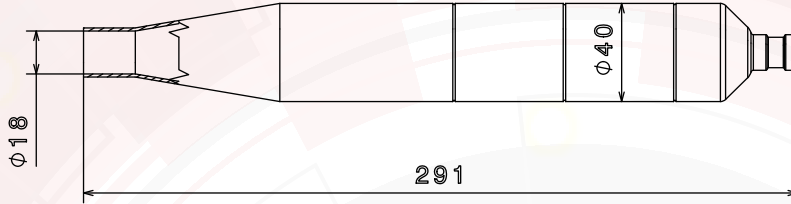

PLANE TUNED PIPES

WWW.NOVAROSSIT.IT

COD. 50350
130 g

COD. 50351
120 g

COD. 50400
155 g

COD. 50040
60 g

COD. 50041
110 g

COD. 50043
45 g

COD. 50042
120 g

COD. 50240
95 g

All measurements are in millimeters

DIMENSIONS