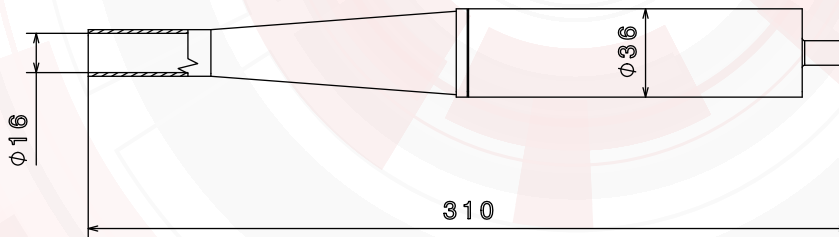

PLANE TUNED PIPES

WWW.NOVAROSSIT.IT

COD. 50350
130 g

COD. 50351
120 g

COD. 50400
155 g

COD. 50040
60 g

COD. 50041
110 g

COD. 50043
45 g

COD. 50042
120 g

COD. 50240
95 g

All measurements are in millimeters

DIMENSIONS