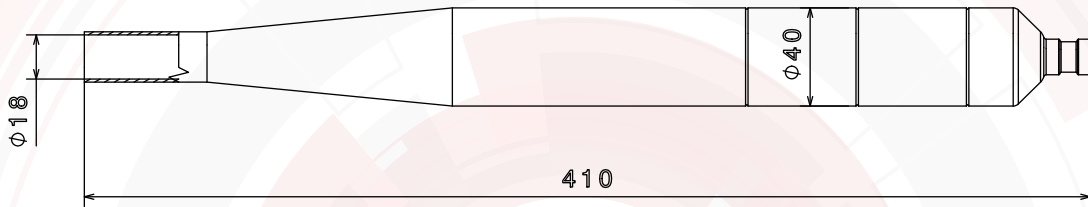

PLANE TUNED PIPES

WWW.NOVAROSSIT.IT

COD. 50350
130 g

COD. 50351
120 g

COD. 50400
155 g

COD. 50040
60 g

COD. 50041
110 g

COD. 50043
45 g

COD. 50042
120 g

COD. 50240
95 g

All measurements are in millimeters

DIMENSIONS