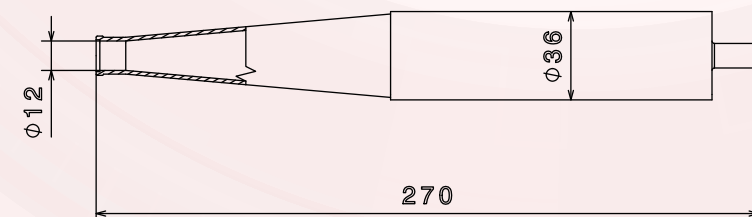

PLANE TUNED PIPES

WWW.NOVAROSSIT.IT

COD. 50350
130 g

COD. 50351
120 g

COD. 50400
155 g

COD. 50040
60 g

COD. 50041
110 g

COD. 50043
45 g

COD. 50042
120 g

COD. 50240
95 g

All measurements are in millimeters

DIMENSIONS