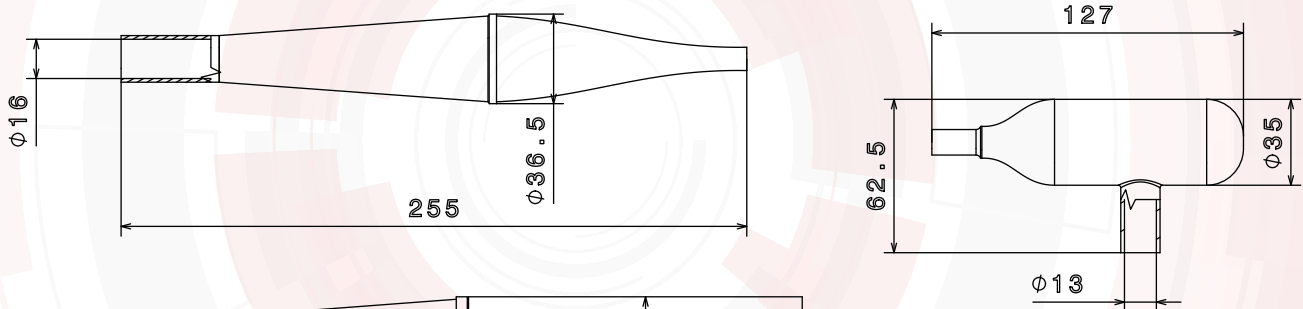

PLANE TUNED PIPES

WWW.NOVAROSSIT.IT

COD. 50350
130 g

COD. 50351
120 g

COD. 50400
155 g

COD. 50040
60 g

COD. 50041
110 g

COD. 50043
45 g

COD. 50042
120 g

COD. 50240
95 g

All measurements are in millimeters

DIMENSIONS