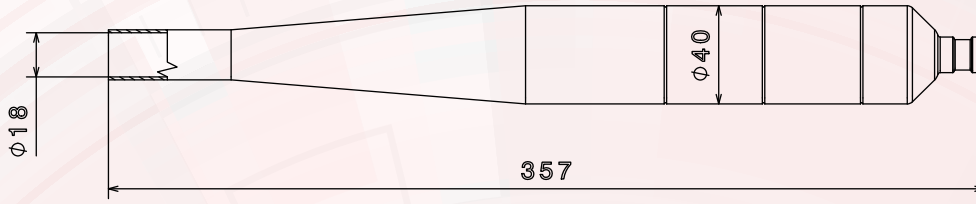

PLANE TUNED PIPES

WWW.NOVAROSSIT.IT

COD. 50350
130 g

COD. 50351
120 g

COD. 50400
155 g

COD. 50040
60 g

COD. 50041
110 g

COD. 50043
45 g

COD. 50042
120 g

COD. 50240
95 g

All measurements are in millimeters

DIMENSIONS