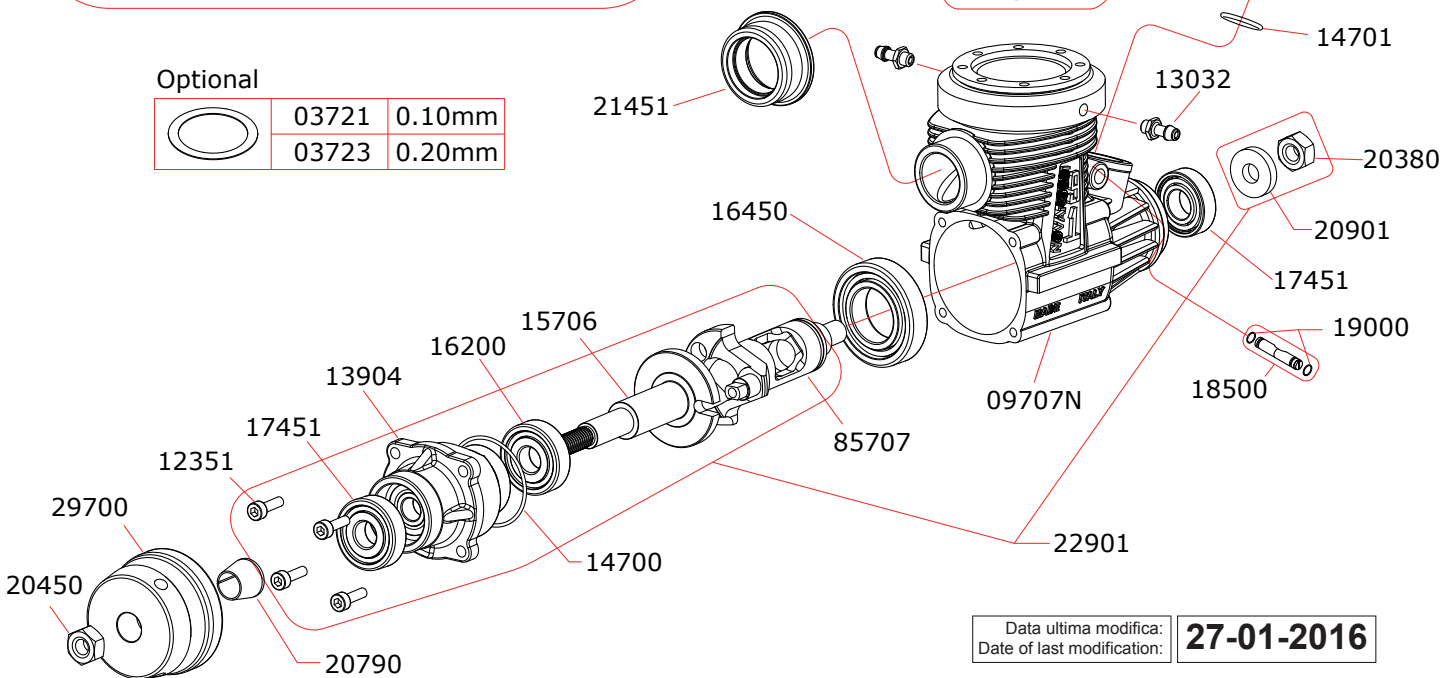

CARBURETTOR

CODE:10495

CODE:11000

Optional

	03721	0.10mm
	03723	0.20mm

Optional

	C6S standard
	28705 standard

Data ultima modifica: **27-01-2016**
Date of last modification:

Pipes Recommended

	50494	Without Silencer
	50495	Without Silencer +38mm
	50496	Without Silencer +38mm, with cooling

Manifolds Recommended

	40493	Curved 10° without cooling
	40494	Curved 10° with cooling