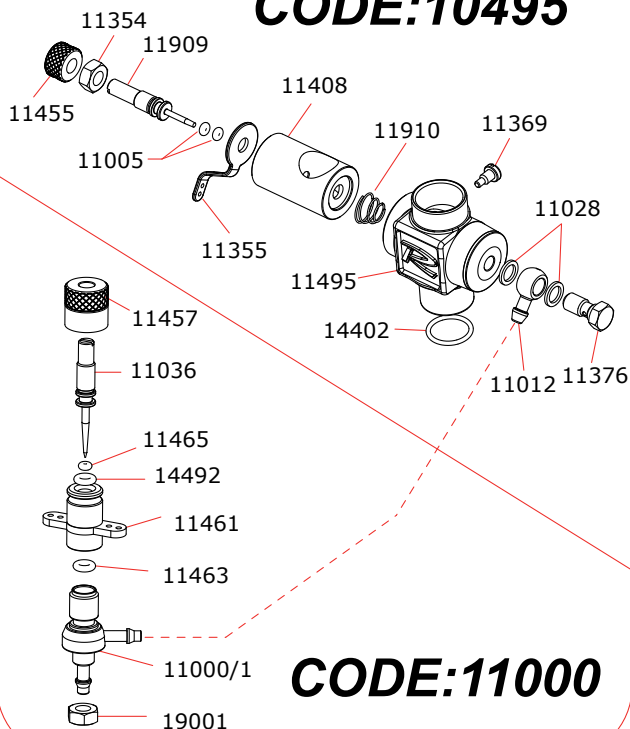

CARBURETTOR

CODE:10495

CODE:11000

Optional

	03721	0.10mm
	03723	0.20mm

Optional

	C6S standard
	28705 standard

Data ultima modifica: **27-01-2016**
Date of last modification:

Pipes Recommended

	50494	Without Silencer
	50495	Without Silencer +38mm
	50496	Without Silencer +38mm, with cooling

Manifolds Recommended

	40493	Curved 10° without cooling
	40494	Curved 10° with cooling