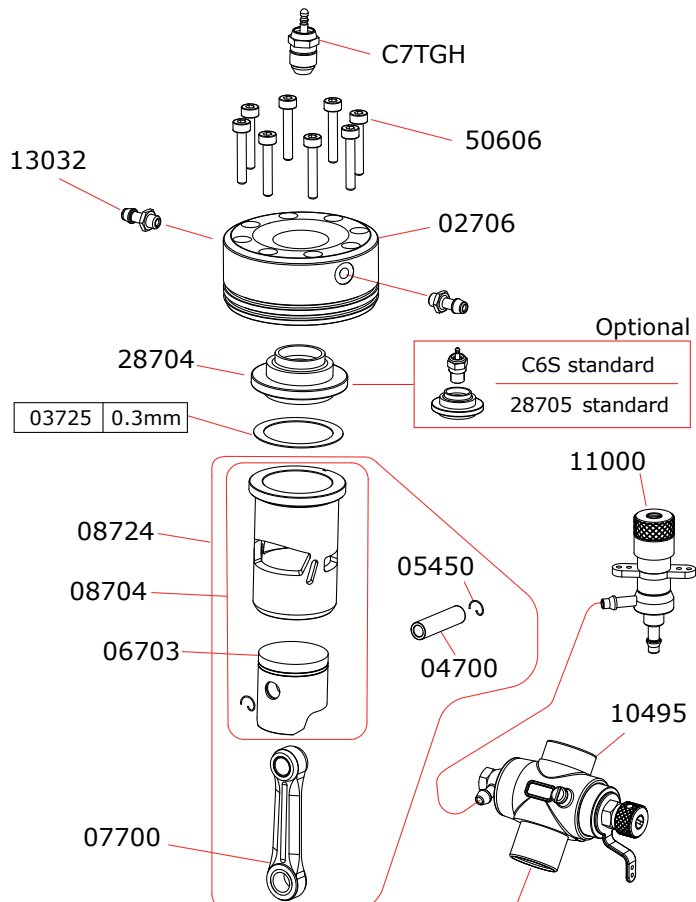

CARBURETTOR

CODE:10495

CODE:11000

Optional

	03721	0.10mm
	03723	0.20mm

Optional

	C6S standard
	28705 standard

Data ultima modifica: **27-01-2016**
Date of last modification:

Pipes Recommended

	50494	Without Silencer
	50495	Without Silencer +38mm
	50496	Without Silencer +38mm, with cooling

Manifolds Recommended

	40493	Curved 10° without cooling
	40494	Curved 10° with cooling