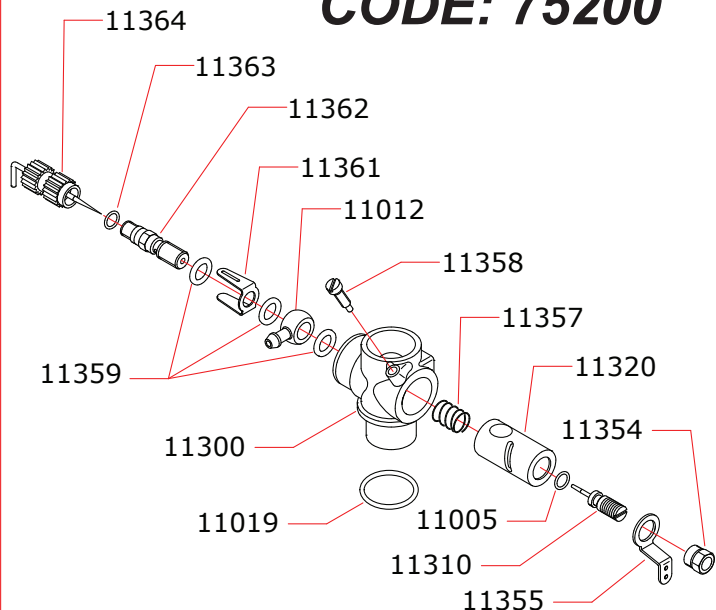

Data ultima modifica: **29-09-2014**
 Date of last modification:

CARBURETOR CODE: 75200

	Optional	
	03201	0.10 mm
	03203	0.20 mm

Pipes Recommended

	50240	Silenced

Manifolds Recommended

	40240	Ø14/12
	40241	Ø14/12 curved 15°
	40242	Ø16/13 curved 180°