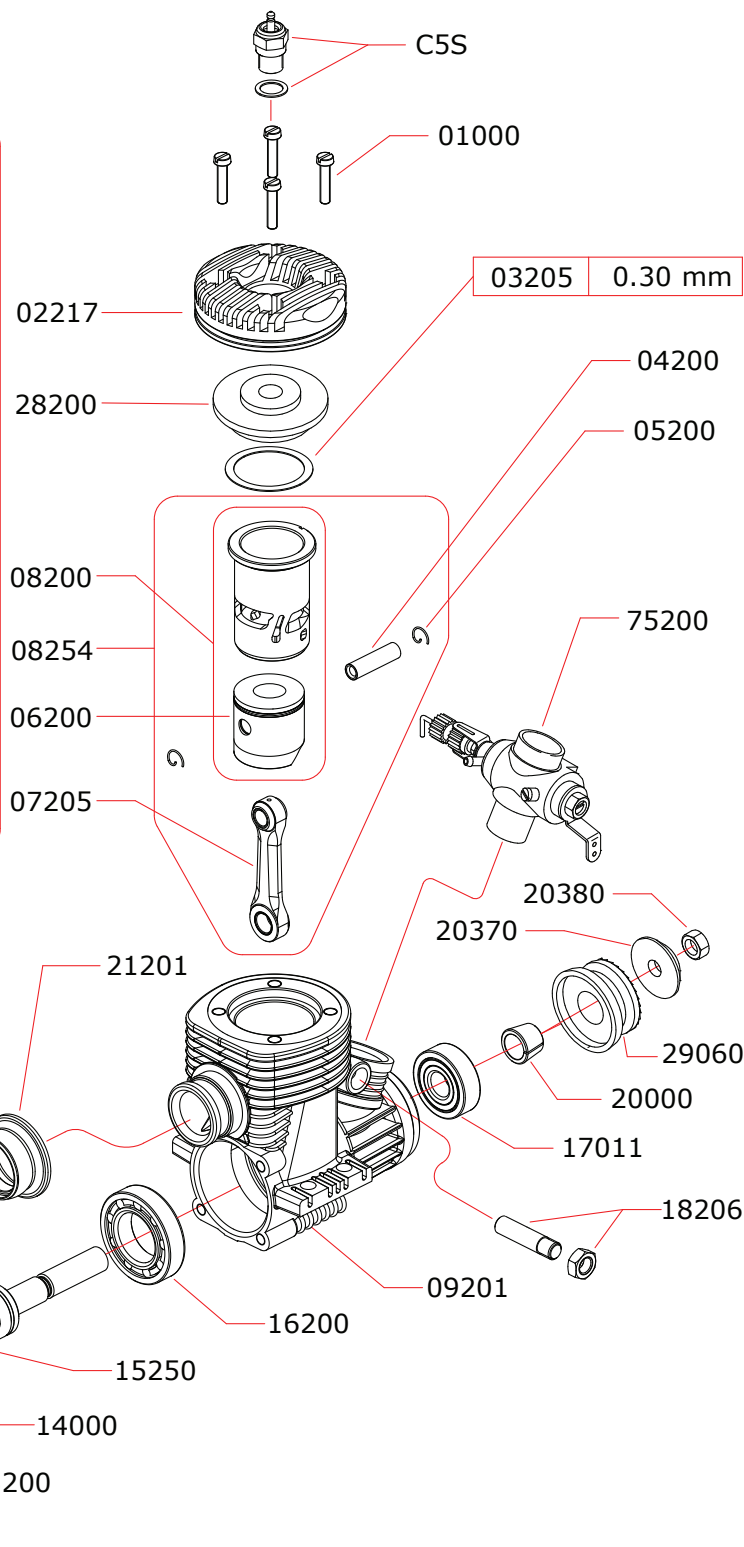

Data ultima modifica: **29-09-2014**
 Date of last modification:

CARBURETOR CODE: 75200

	Optional	
	03201	0.10 mm
	03203	0.20 mm

Pipes Recommended

	50240	Silenced

Manifolds Recommended

	40240	Ø14/12
	40241	Ø14/12 curved 15°
	40242	Ø16/13 curved 180°