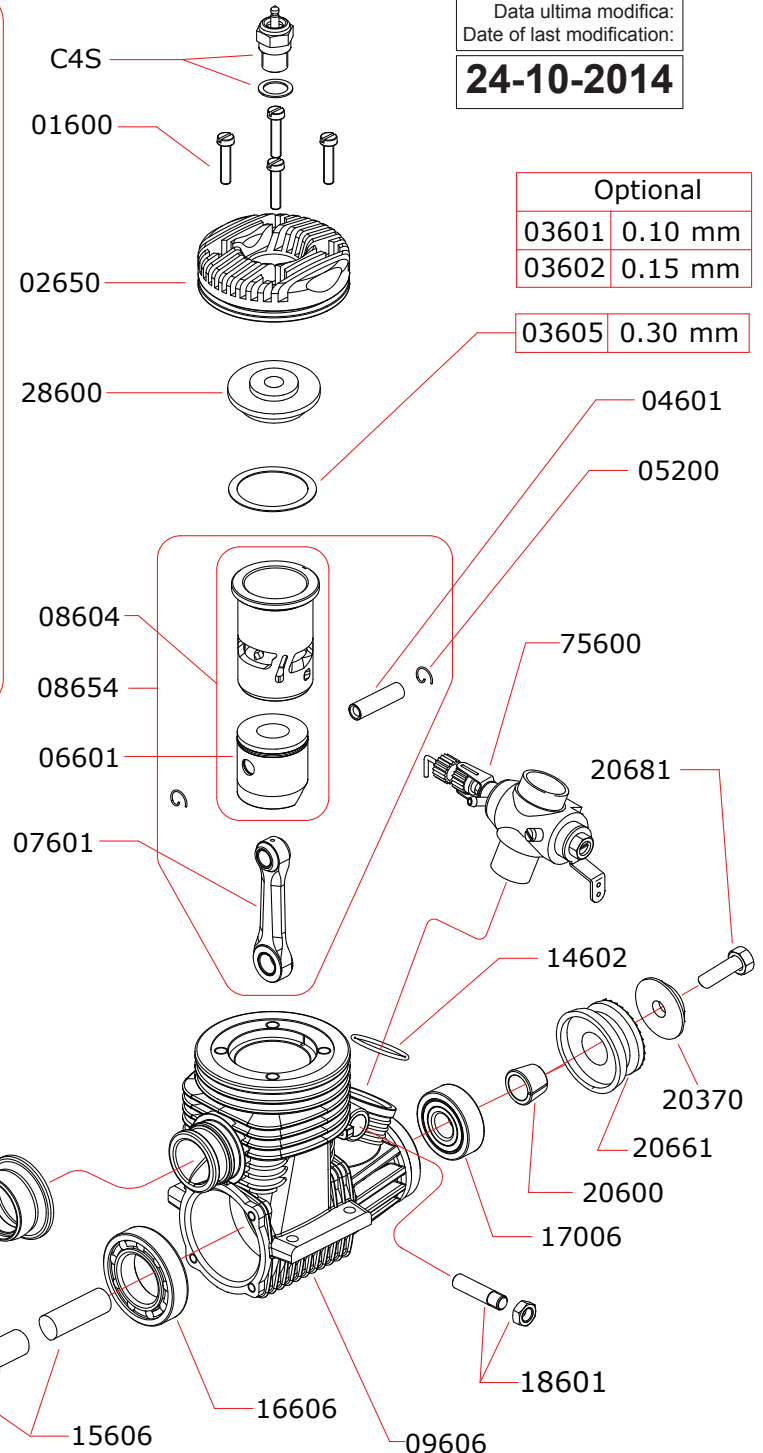

CARBURETTOR CODE: 75600

Data ultima modifica:
 Date of last modification:

24-10-2014

Optional

03601 0.10 mm

03602 0.15 mm

03605 0.30 mm

VENTURI CODE: 20154 (optional)

Pipes Recommended

	50240	Silenced

Manifolds Recommended

	40240	Ø14/12
	40241	Ø14/12 curved 15°