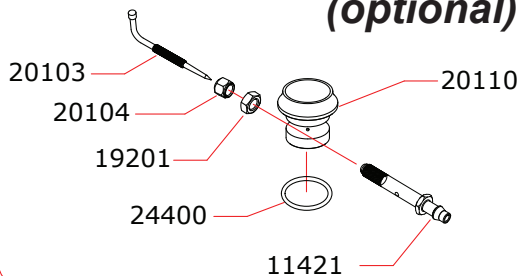

CARBURETTOR CODE: 75600

Data ultima modifica:
 Date of last modification:

24-10-2014

Optional

03601 0.10 mm

03602 0.15 mm

03605 0.30 mm

VENTURI CODE: 20154 (optional)

Pipes Recommended

	50240	Silenced

Manifolds Recommended

	40240	Ø14/12
	40241	Ø14/12 curved 15°