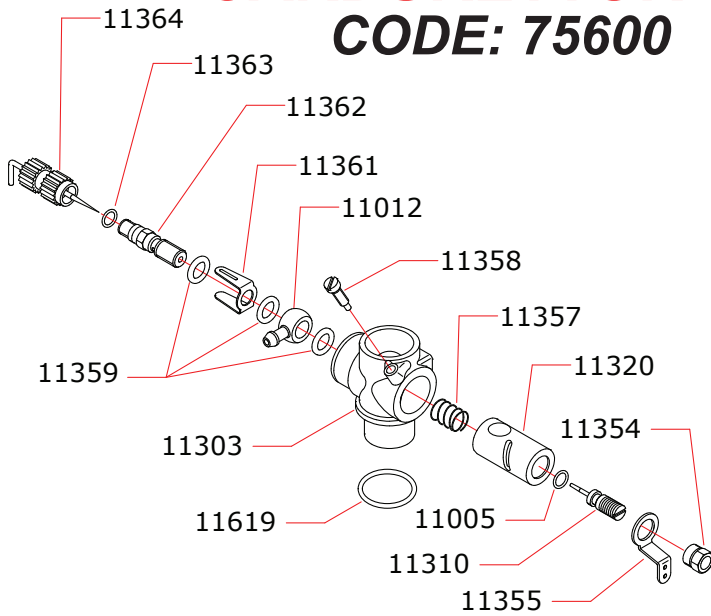

CARBURETTOR CODE: 75600

Data ultima modifica:
 Date of last modification:

24-10-2014

Optional

03601 0.10 mm

03602 0.15 mm

03605 0.30 mm

VENTURI CODE: 20154 (optional)

Pipes Recommended

	50240	Silenced

Manifolds Recommended

	40240	Ø14/12
	40241	Ø14/12 curved 15°