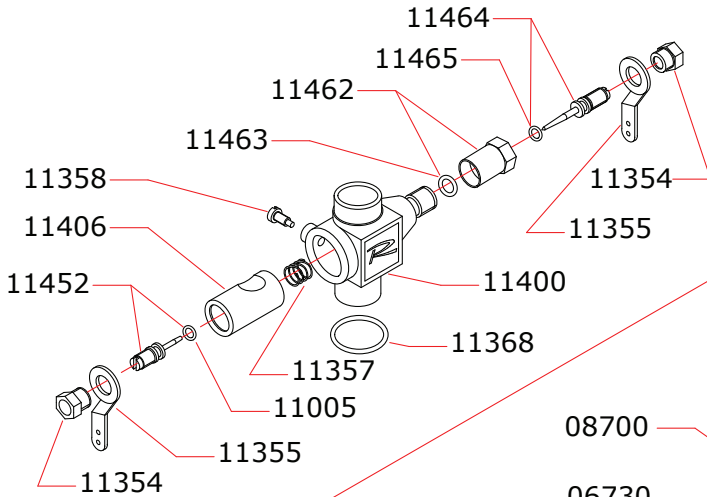

## CARBURETTOR CODE: 10401

Optional	
	03711 0.10 mm
	03713 0.20 mm
	03714 0.25 mm

Data ultima modifica:  
 Date of last modification:  
**25-07-2013**

### Pipes Recommended

	50351	Compact, silenced
	50400	Silenced
	50492	Cesare Rossi CR9

### Manifolds Recommended

	40400	Ø20/17
	40401	Ø20/17 curved
	40450	Ø20/17 curved 90°