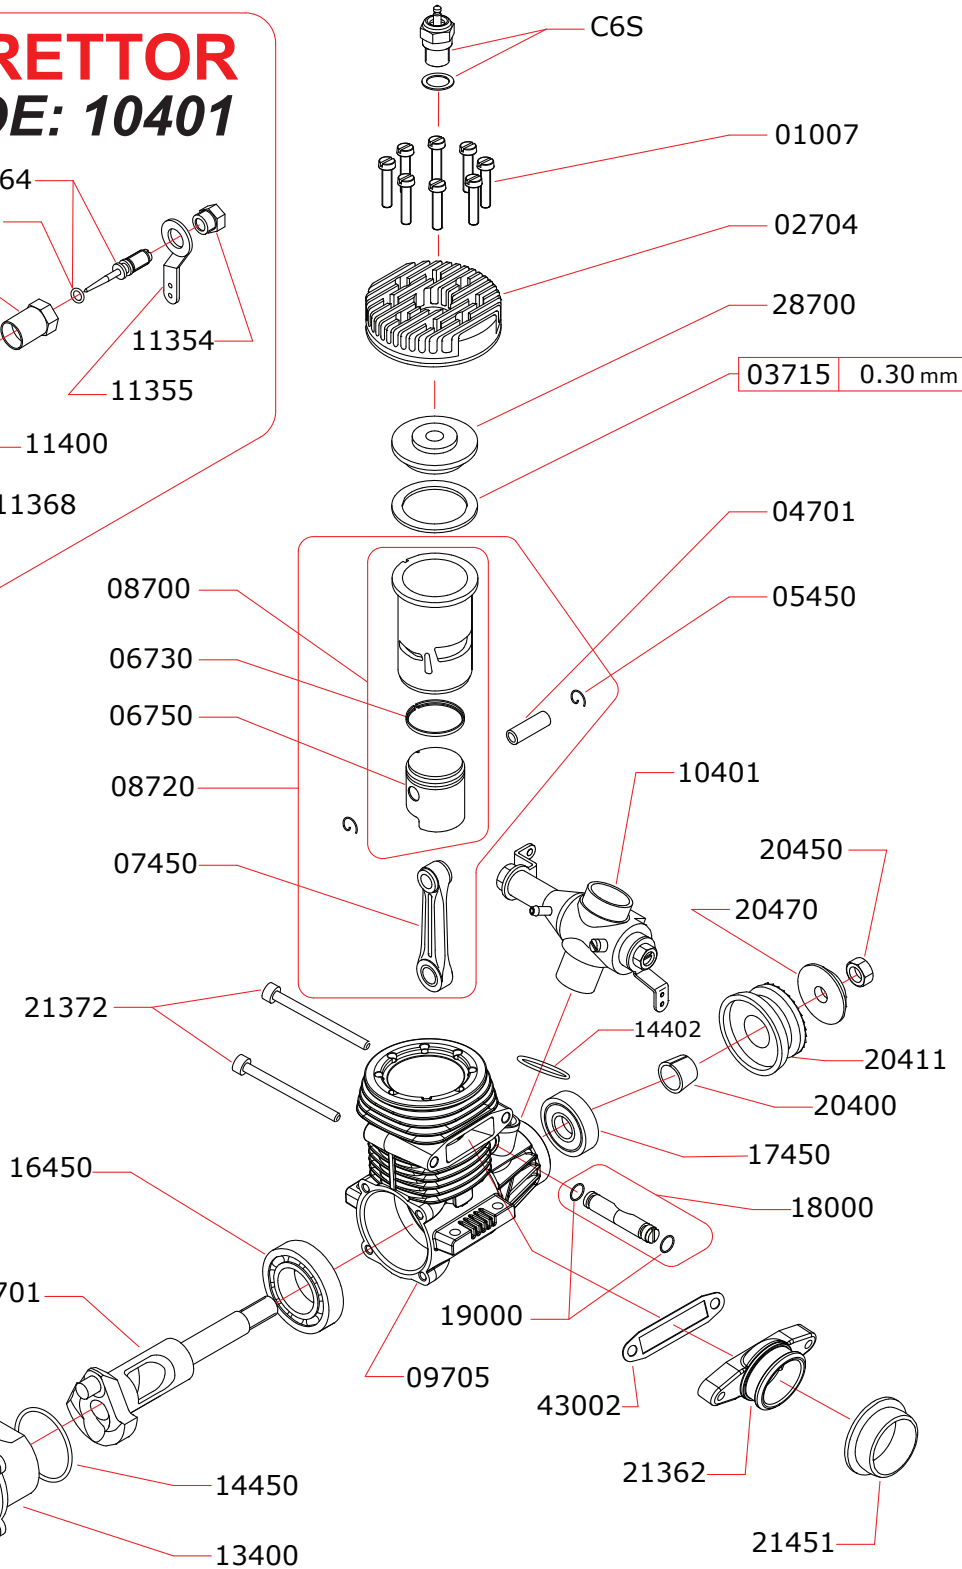

## CARBURETTOR CODE: 10401

Optional	
	03711 0.10 mm
	03713 0.20 mm
	03714 0.25 mm

Data ultima modifica:  
 Date of last modification:  
**25-07-2013**

### Pipes Recommended

	50351	Compact, silenced
	50400	Silenced
	50492	Cesare Rossi CR9

### Manifolds Recommended

	40400	Ø20/17
	40401	Ø20/17 curved
	40450	Ø20/17 curved 90°