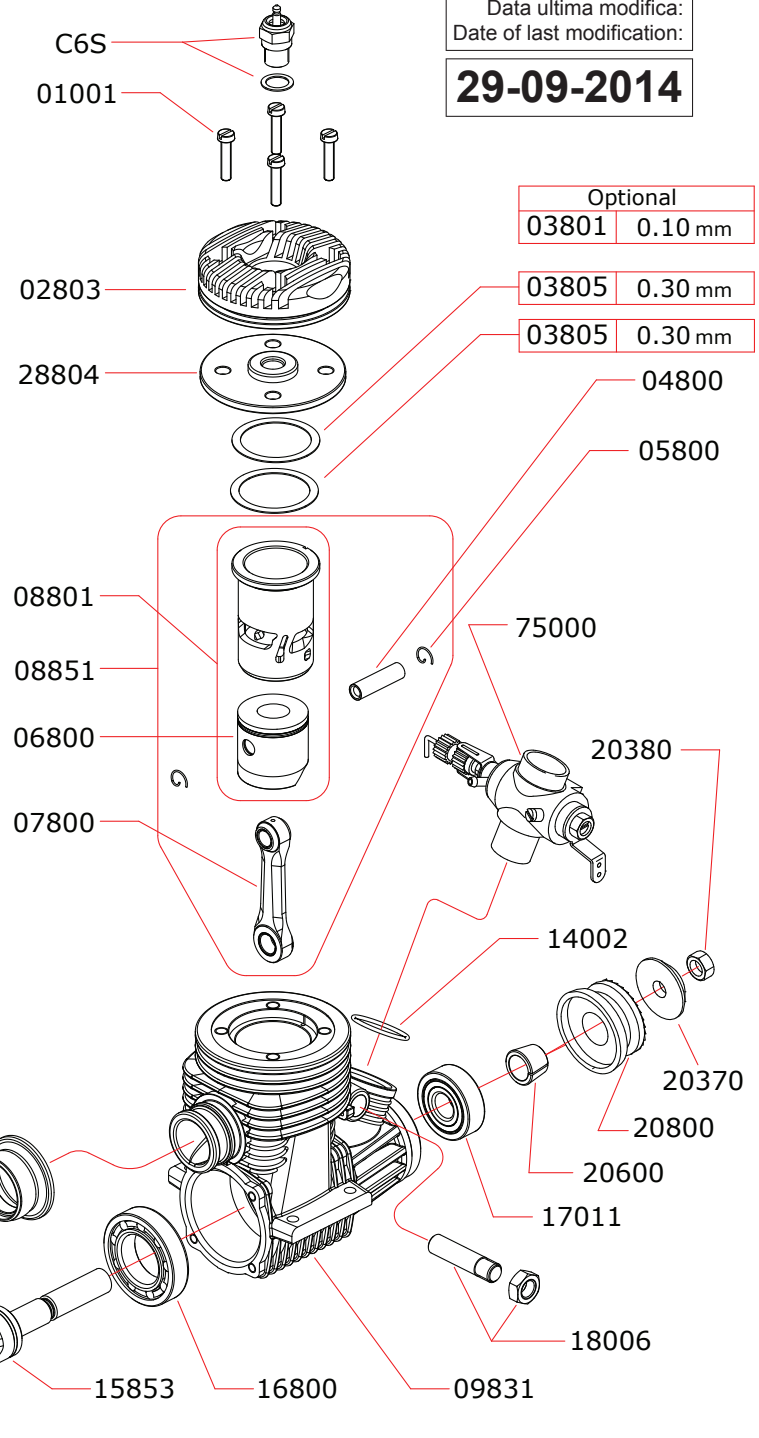

EXPLODED VIEW

R528F

NOVAROSSI WORLD S.r.l.

Via Europa, 20/A - 25040 Monticelli Brusati (BS) - ITALIA

web: www.novarossi.it | e-mail: info@novarossi.it

Tel. +39 030/6850316 | Fax: +39 030/6850314

I disegni sono puramente indicativi / Drawings are just indicative.

CARBURETTOR

CODE: 75000

Data ultima modifica:
Date of last modification:

29-09-2014

Optional	
03801	0.10 mm

03805	0.30 mm
-------	---------

03805	0.30 mm
-------	---------

VENTURI CODE: 20851

(optional)

Pipes Recommended

	50040	Without silencer
	50041	Silenced
	50042	Super silenced

Manifolds Recommended

	40040	Ø16/13
	40041	Ø16/13 curved 15°
	40042	Ø16/13 curved 180°