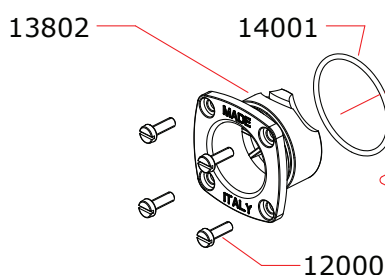

EXPLODED VIEW

R528F

NOVAROSSI WORLD S.r.l.

Via Europa, 20/A - 25040 Monticelli Brusati (BS) - ITALIA

web: www.novarossi.it | e-mail: info@novarossi.it

Tel. +39 030/6850316 | Fax: +39 030/6850314

I disegni sono puramente indicativi / Drawings are just indicative.

CARBURETTOR

CODE: 75000

Data ultima modifica:
Date of last modification:

29-09-2014

Optional	
03801	0.10 mm

03805	0.30 mm
-------	---------

03805	0.30 mm
-------	---------

VENTURI CODE: 20851

(optional)

Pipes Recommended

	50040	Without silencer
	50041	Silenced
	50042	Super silenced

Manifolds Recommended

	40040	Ø16/13
	40041	Ø16/13 curved 15°
	40042	Ø16/13 curved 180°