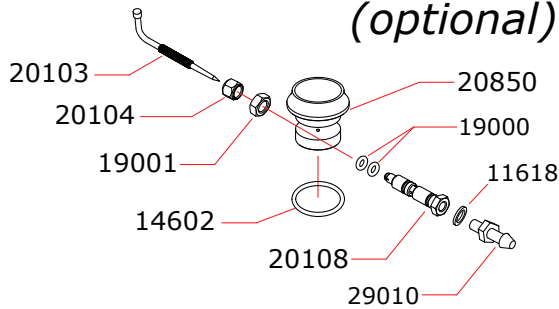

CARBURETTOR

CODE: 75000

Data ultima modifica:
Date of last modification:

29-09-2014

Optional	
03801	0.10 mm

03805	0.30 mm
-------	---------

03805	0.30 mm
-------	---------

VENTURI CODE: 20851

(optional)

Pipes Recommended

	50040	Without silencer
	50041	Silenced
	50042	Super silenced

Manifolds Recommended

	40040	Ø16/13
	40041	Ø16/13 curved 15°
	40042	Ø16/13 curved 180°