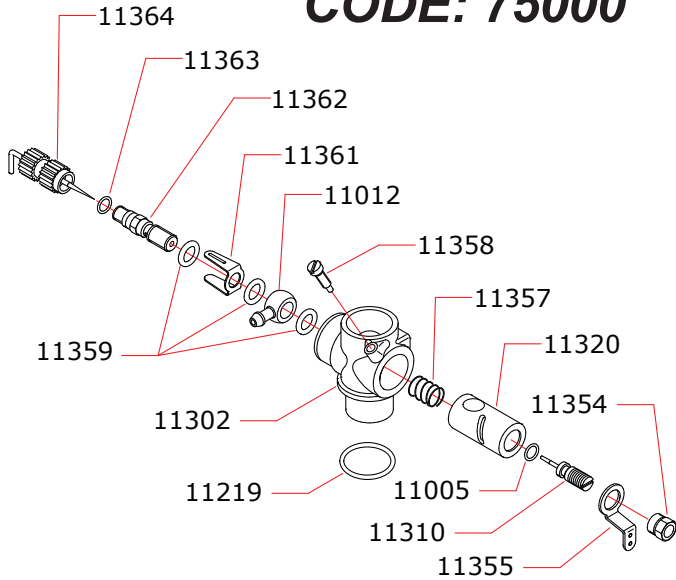

EXPLODED VIEW

R528F

NOVAROSSI WORLD S.r.l.

Via Europa, 20/A - 25040 Monticelli Brusati (BS) - ITALIA

web: www.novarossi.it | e-mail: info@novarossi.it

Tel. +39 030/6850316 | Fax: +39 030/6850314

I disegni sono puramente indicativi / Drawings are just indicative.

CARBURETTOR

CODE: 75000

Data ultima modifica:
Date of last modification:

29-09-2014

Optional	
03801	0.10 mm

03805	0.30 mm
-------	---------

03805	0.30 mm
-------	---------

VENTURI CODE: 20851

(optional)

Pipes Recommended

	50040	Without silencer
	50041	Silenced
	50042	Super silenced

Manifolds Recommended

	40040	Ø16/13
	40041	Ø16/13 curved 15°
	40042	Ø16/13 curved 180°