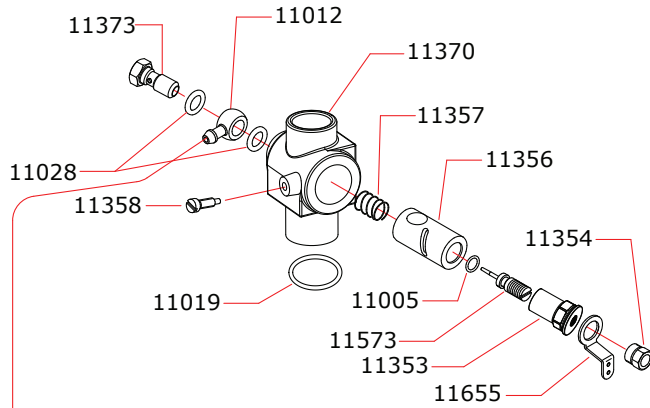

EXPLODED VIEW

R46CR

NOVAROSSO WORLD S.r.l.

Via Europa, 20/A - 25040 Monticelli Brusati (BS) - ITALIA

web: www.novarossi.it | e-mail: info@novarossi.it

Tel. +39 030/6850316 | Fax: +39 030/6850314

I disegni sono puramente indicativi / Drawings are just indicative.

CARBURETTOR CODE: 10340

	03352	0.10 mm
	03350	0.20 mm

Data ultima modifica:
Date of last modification:
12-07-2012

Pipes Recommended: