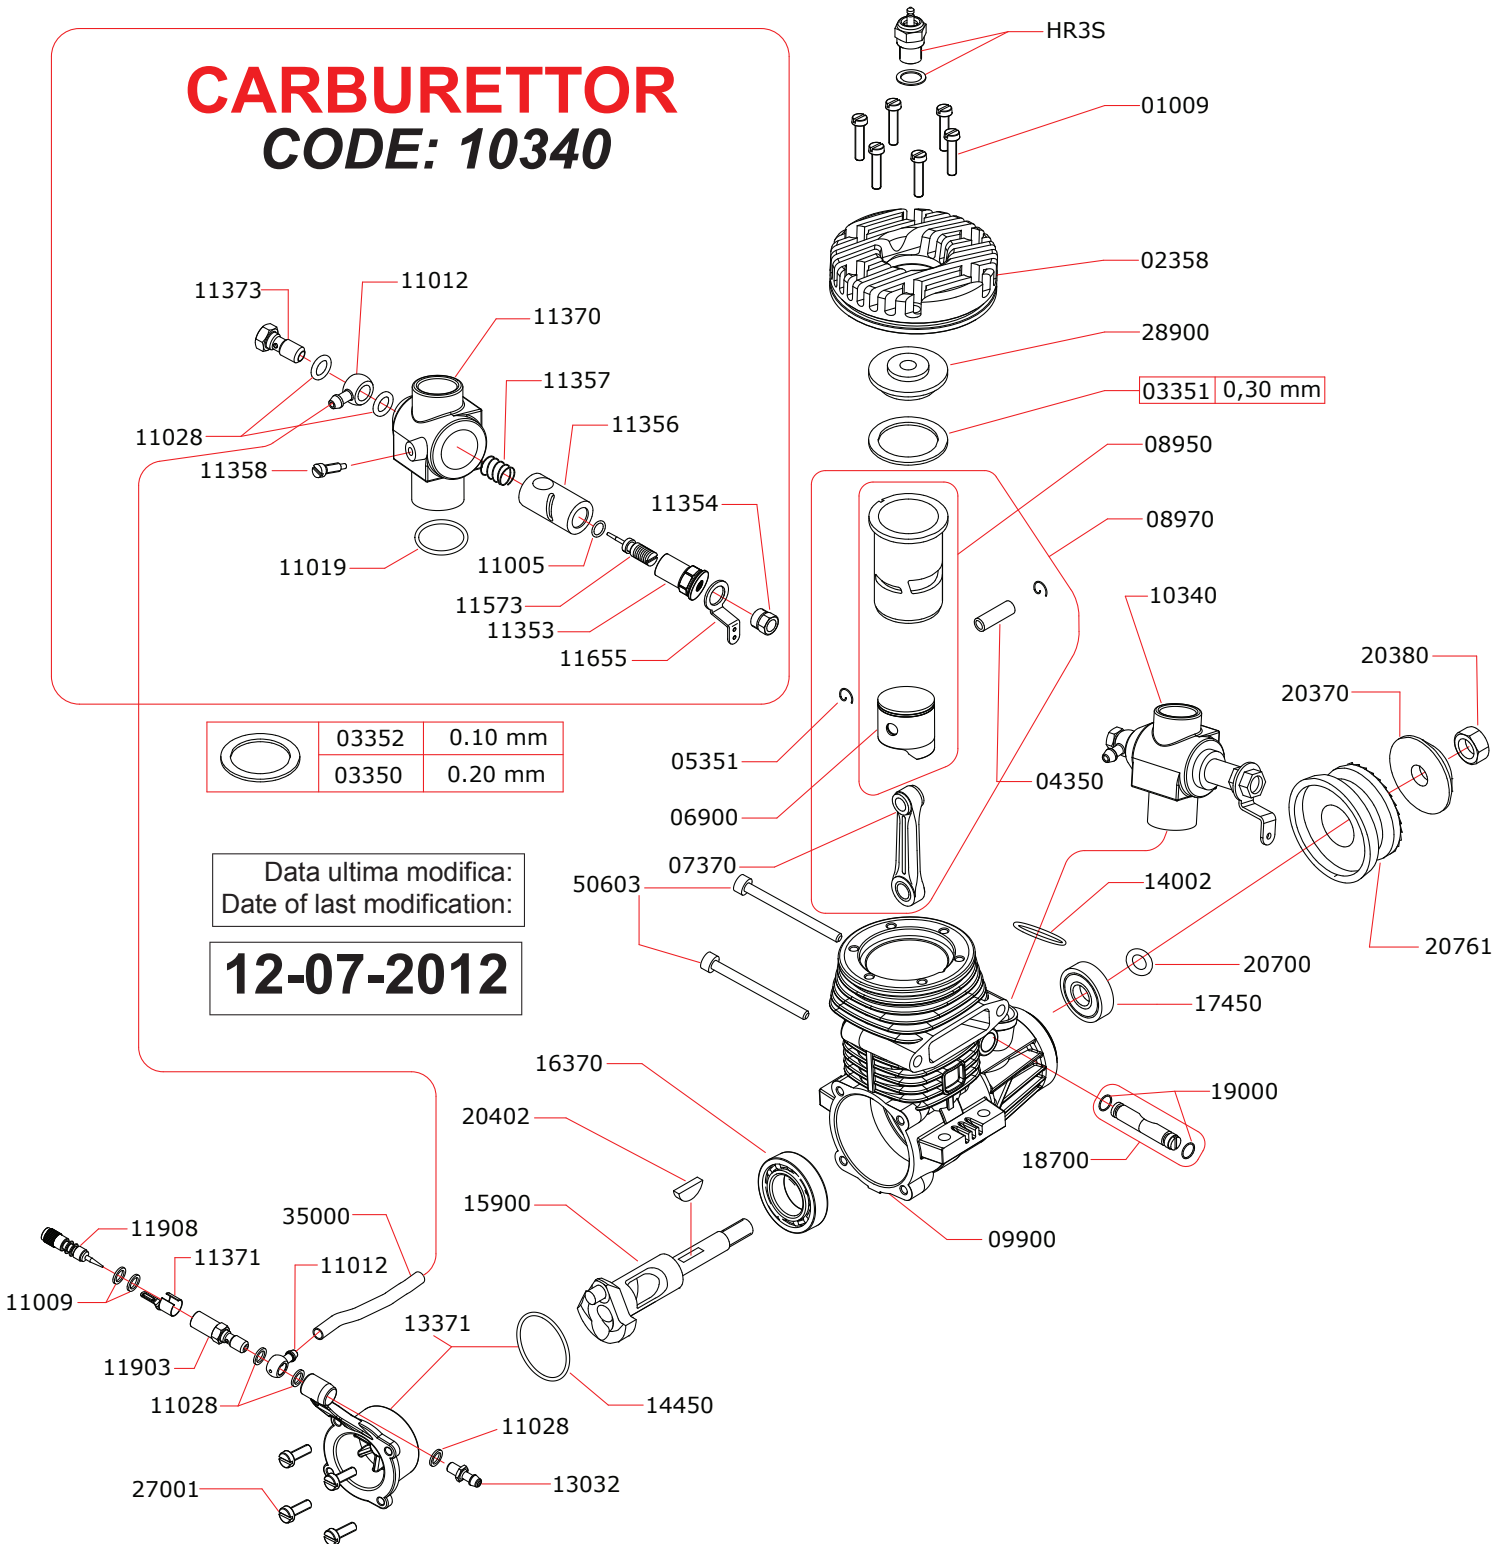

EXPLODED VIEW

R46CR

NOVAROSSO WORLD S.r.l.

Via Europa, 20/A - 25040 Monticelli Brusati (BS) - ITALIA

web: www.novarossi.it | e-mail: info@novarossi.it

Tel. +39 030/6850316 | Fax: +39 030/6850314

I disegni sono puramente indicativi / Drawings are just indicative.

CARBURETTOR CODE: 10340

	03352	0.10 mm
	03350	0.20 mm

Data ultima modifica:
Date of last modification:
12-07-2012

Pipes Recommended: