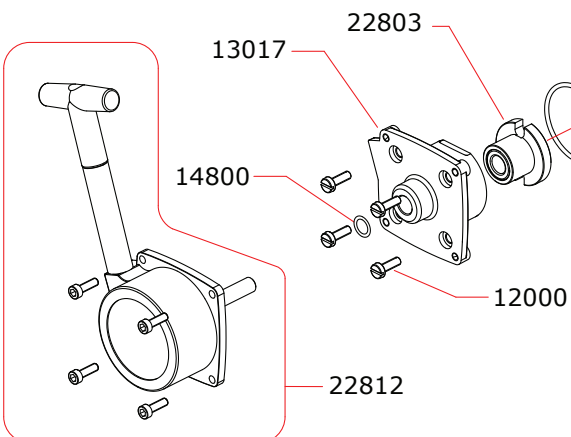

## EXPLODED VIEW: PLUS 28-7/PS

### CARBURETTOR CODE: 24069 (REVERSE)

	24490	9.0 mm
	24485	8.5 mm
	24480	8.0 mm
	24475	7.5 mm
	24470	7.0 mm

Data ultima modifica:  
Date of last modification:

**12-11-2013**