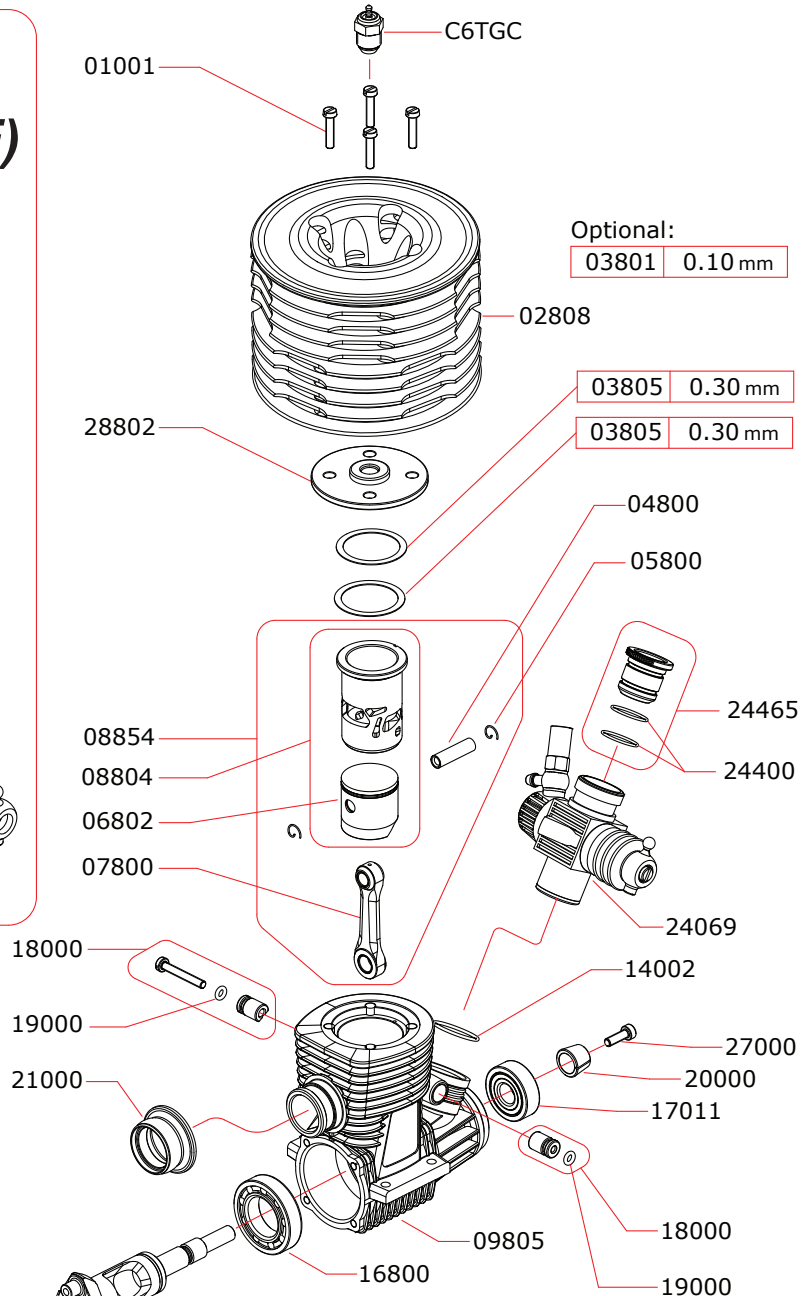

## EXPLODED VIEW: PLUS 28-7/PS

### CARBURETTOR CODE: 24069 (REVERSE)

	24490	9.0 mm
	24485	8.5 mm
	24480	8.0 mm
	24475	7.5 mm
	24470	7.0 mm

Data ultima modifica:  
Date of last modification:

**12-11-2013**