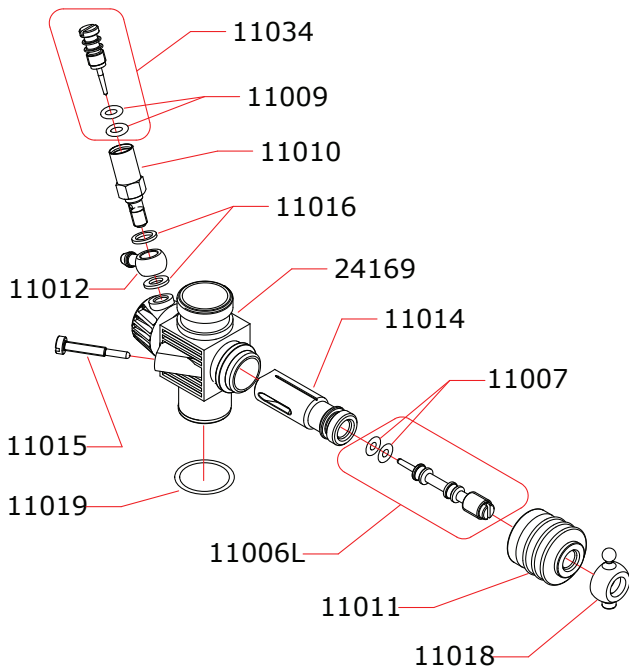

## EXPLODED VIEW: PLUS 28-7/PS

### CARBURETTOR CODE: 24069 (REVERSE)

	24490	9.0 mm
	24485	8.5 mm
	24480	8.0 mm
	24475	7.5 mm
	24470	7.0 mm

Data ultima modifica:  
Date of last modification:

**12-11-2013**