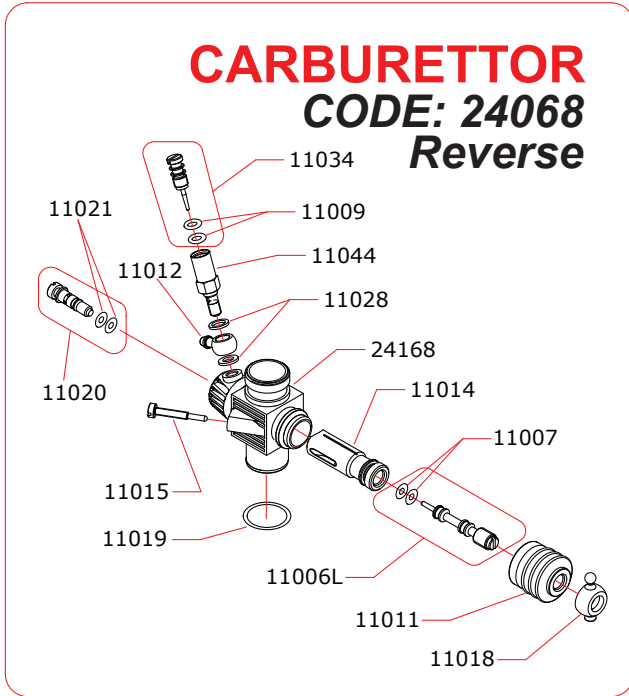

### CARBURETTOR CODE: 24068 Reverse

*	24454-A	Ø5.4mm
	24460-A	Ø6.0mm
	24465-A	Ø6.5mm
	24470-A	Ø7.0mm

Optional		
	03001XL	0.10 mm

**Pipes Recommended**

	51006M (EFRA 9901)	With ring, 3 chambers reinforced tube
	51020M (EFRA 2096)	With ring, 3 chambers reinforced tube, IFMAR WC
	51016 (EFRA 9901)	With ring, 3 chambers stronger walls