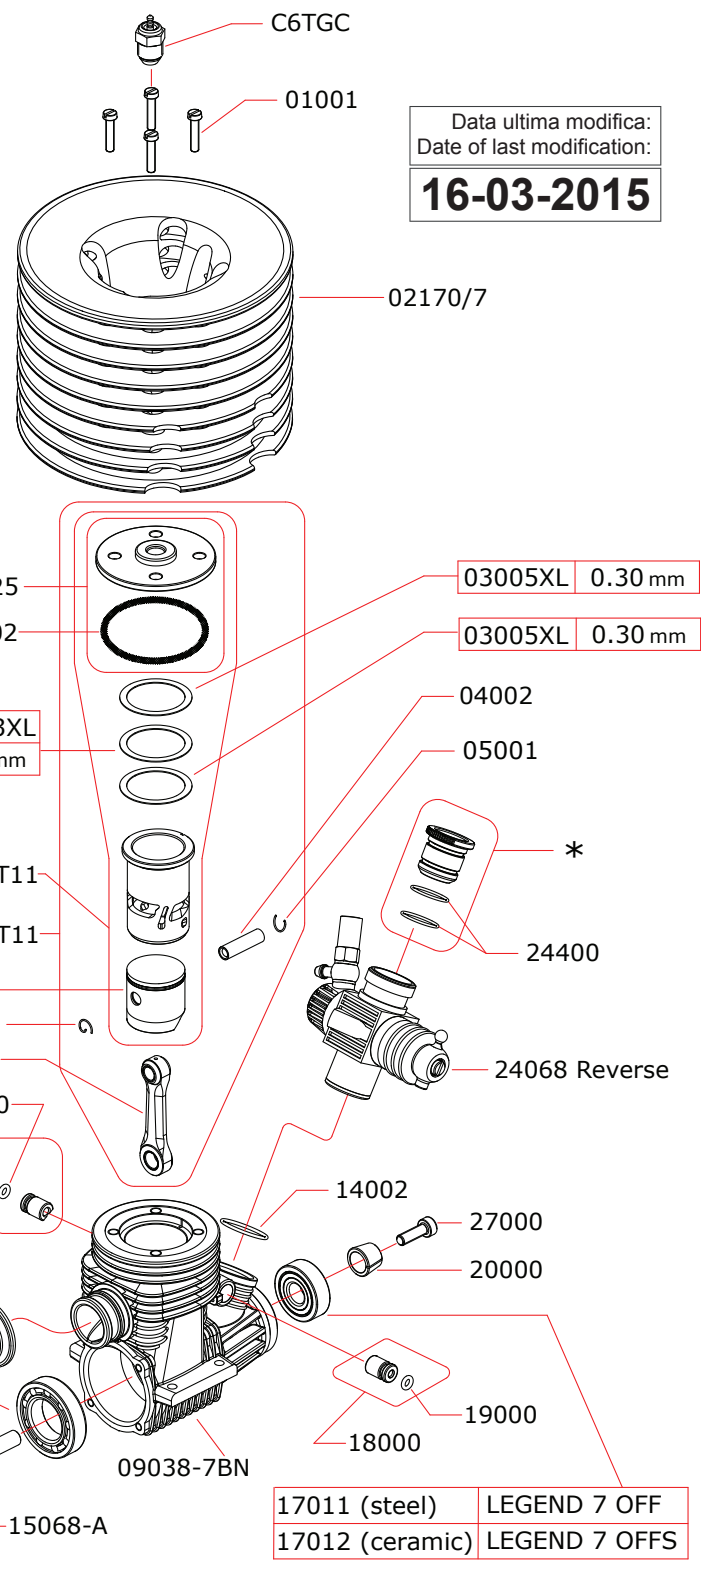

*I disegni sono puramente indicativi / Drawings are just indicative.*

Data ultima modifica:  
 Date of last modification:

**16-03-2015**

### CARBURETTOR CODE: 24068 Reverse

*	24454-A	Ø5.4mm
	24460-A	Ø6.0mm
	24465-A	Ø6.5mm
	24470-A	Ø7.0mm

Optional		
	03001XL	0.10 mm

**Pipes Recommended**

	51006M (EFRA 9901)	With ring, 3 chambers reinforced tube
	51020M (EFRA 2096)	With ring, 3 chambers reinforced tube, IFMAR WC
	51016 (EFRA 9901)	With ring, 3 chambers stronger walls