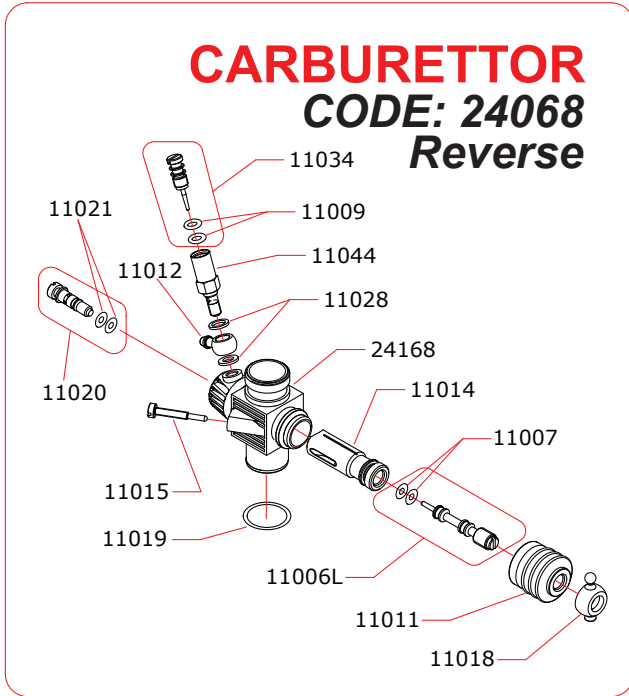

Data ultima modifica:
 Date of last modification:

20-01-2015

CARBURETTOR CODE: 24068 Reverse

*	24454-A	Ø5.4mm
	24460-A	Ø6.0mm
	24465-A	Ø6.5mm
	24470-A	Ø7.0mm

Optional		
03002	0.15 mm	
03001	0.10 mm	
03004	0.25 mm	

16803 (steel)	LEGEND 4 OFF
16802 (ceramic)	LEGEND 4 OFFS

Pipes Recommended

	51006M (EFRA 9901)	With ring, 3 chambers reinforced tube
	51020M (EFRA 2096)	With ring, 3 chambers reinforced tube, IFMAR WC
	51016 (EFRA 9901)	With ring, 3 chambers stronger walls

Manifolds Recommended

	41021	Short, 2 rings
	41029	Compact short, 2 rings for Mugen cars
	41030	Compact long, 2 rings for Mugen cars