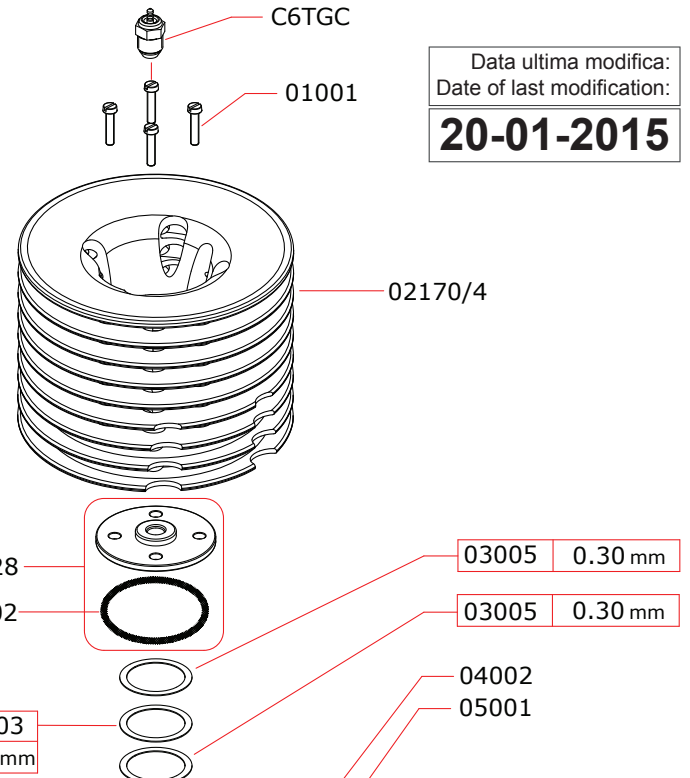

Data ultima modifica:
 Date of last modification:

20-01-2015

CARBURETTOR CODE: 24068 Reverse

*	24454-A	Ø5.4mm
	24460-A	Ø6.0mm
	24465-A	Ø6.5mm
	24470-A	Ø7.0mm

Optional		
03002	0.15 mm	
03001	0.10 mm	
03004	0.25 mm	

16803 (steel)	LEGEND 4 OFF
16802 (ceramic)	LEGEND 4 OFFS

Pipes Recommended

	51006M (EFRA 9901)	With ring, 3 chambers reinforced tube
	51020M (EFRA 2096)	With ring, 3 chambers reinforced tube, IFMAR WC
	51016 (EFRA 9901)	With ring, 3 chambers stronger walls

Manifolds Recommended

	41021	Short, 2 rings
	41029	Compact short, 2 rings for Mugen cars
	41030	Compact long, 2 rings for Mugen cars