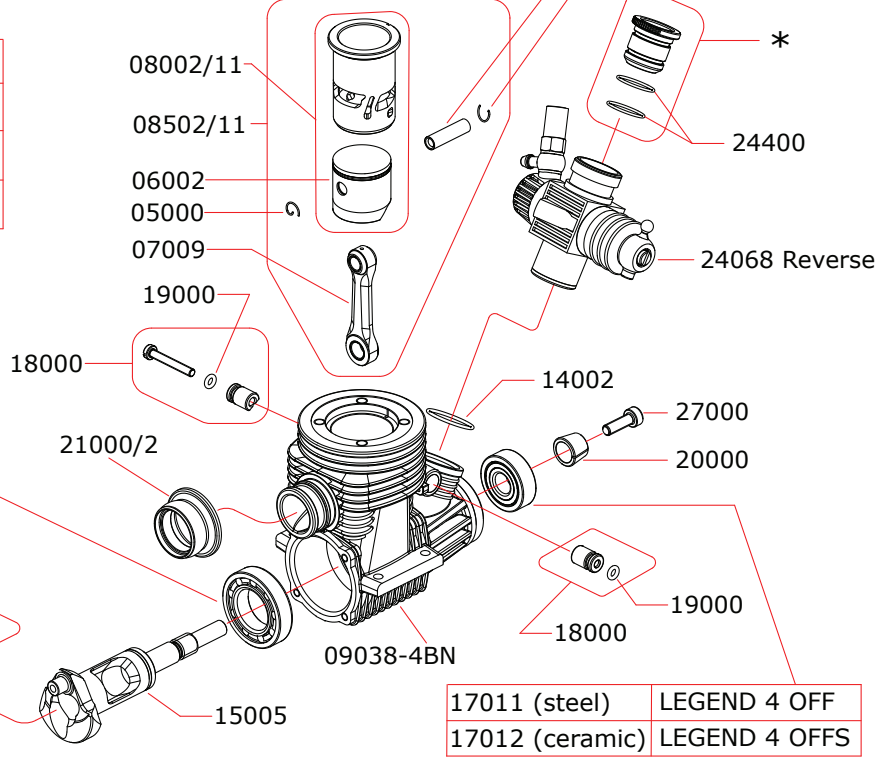

Data ultima modifica:
 Date of last modification:

20-01-2015

CARBURETTOR CODE: 24068 Reverse

*	24454-A	Ø5.4mm
	24460-A	Ø6.0mm
	24465-A	Ø6.5mm
	24470-A	Ø7.0mm

Optional		
03002	0.15 mm	
03001	0.10 mm	
03004	0.25 mm	

16803 (steel)	LEGEND 4 OFF
16802 (ceramic)	LEGEND 4 OFFS

Pipes Recommended

	51006M (EFRA 9901)	With ring, 3 chambers reinforced tube
	51020M (EFRA 2096)	With ring, 3 chambers reinforced tube, IFMAR WC
	51016 (EFRA 9901)	With ring, 3 chambers stronger walls

Manifolds Recommended

	41021	Short, 2 rings
	41029	Compact short, 2 rings for Mugen cars
	41030	Compact long, 2 rings for Mugen cars