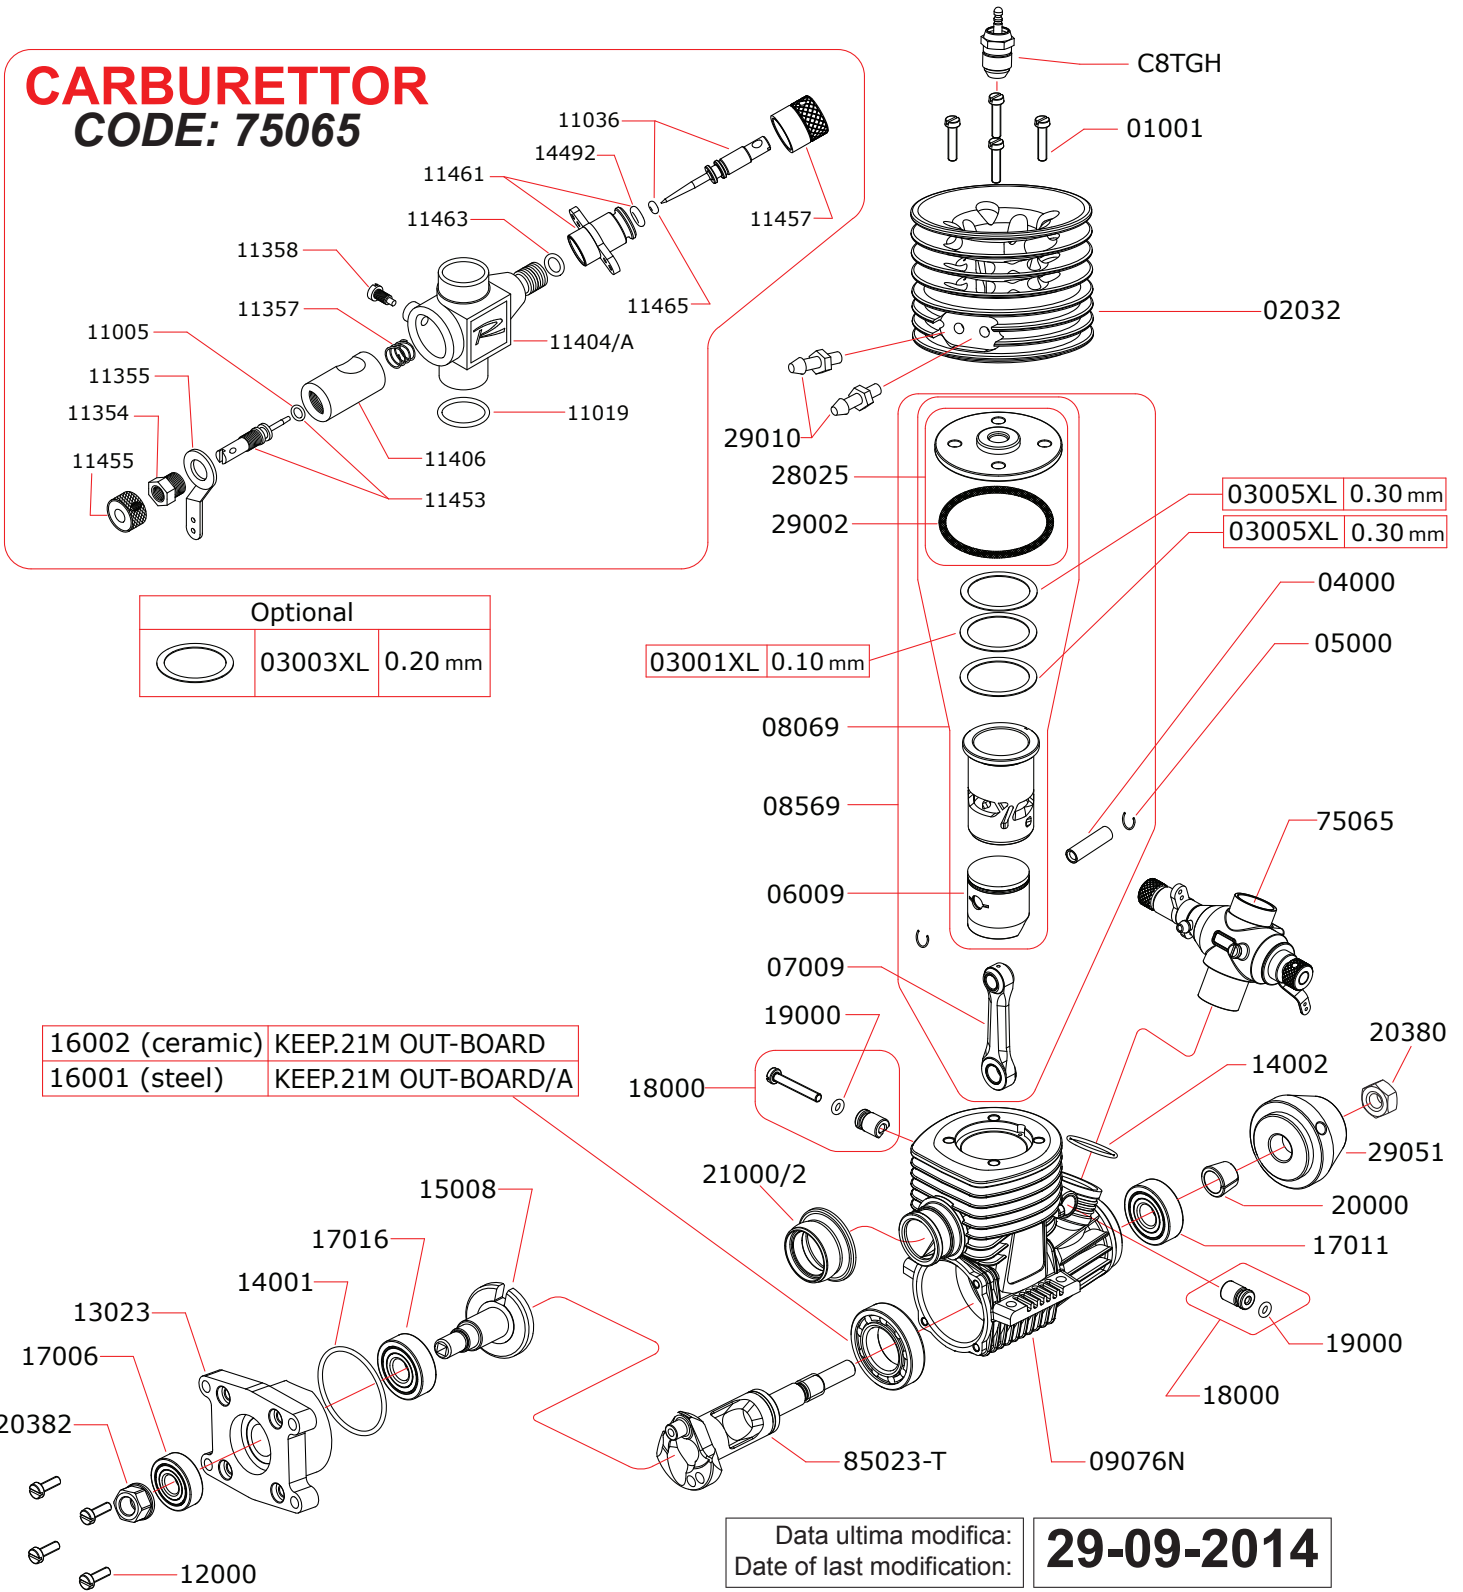

CARBURETTOR
CODE: 75065

Pipes Recommended

	51011	

Manifolds Recommended

	40044	