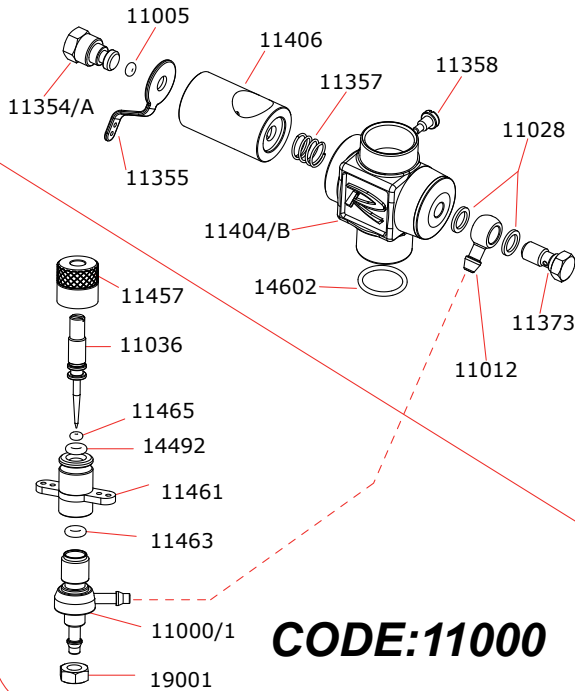

EXPLODED VIEW

KEEP.21M DIRECT DRIVE

NOVAROSSI WORLD S.r.l.

Via Europa, 20/A - 25040 Monticelli Brusati (BS) - ITALIA

web: www.novarossi.it | e-mail: info@novarossi.it

Tel. +39 030/6850316 | Fax: +39 030/6850314

I disegni sono puramente indicativi / Drawings are just indicative.

CARBURETOR: CODE: 75066

CODE: 11000

Optional	
	03003XL 0.20mm

Also available:

	C7G standard gold
	28035 standard

Data ultima modifica:
Date of last modification: **29-09-2014**

Pipes Recommended

	50050	Silenced

Manifolds Recommended

	40043	curved 15°, conical with cooling
	40045	curved 5°, conical with cooling
	40046	curved 5°, conical