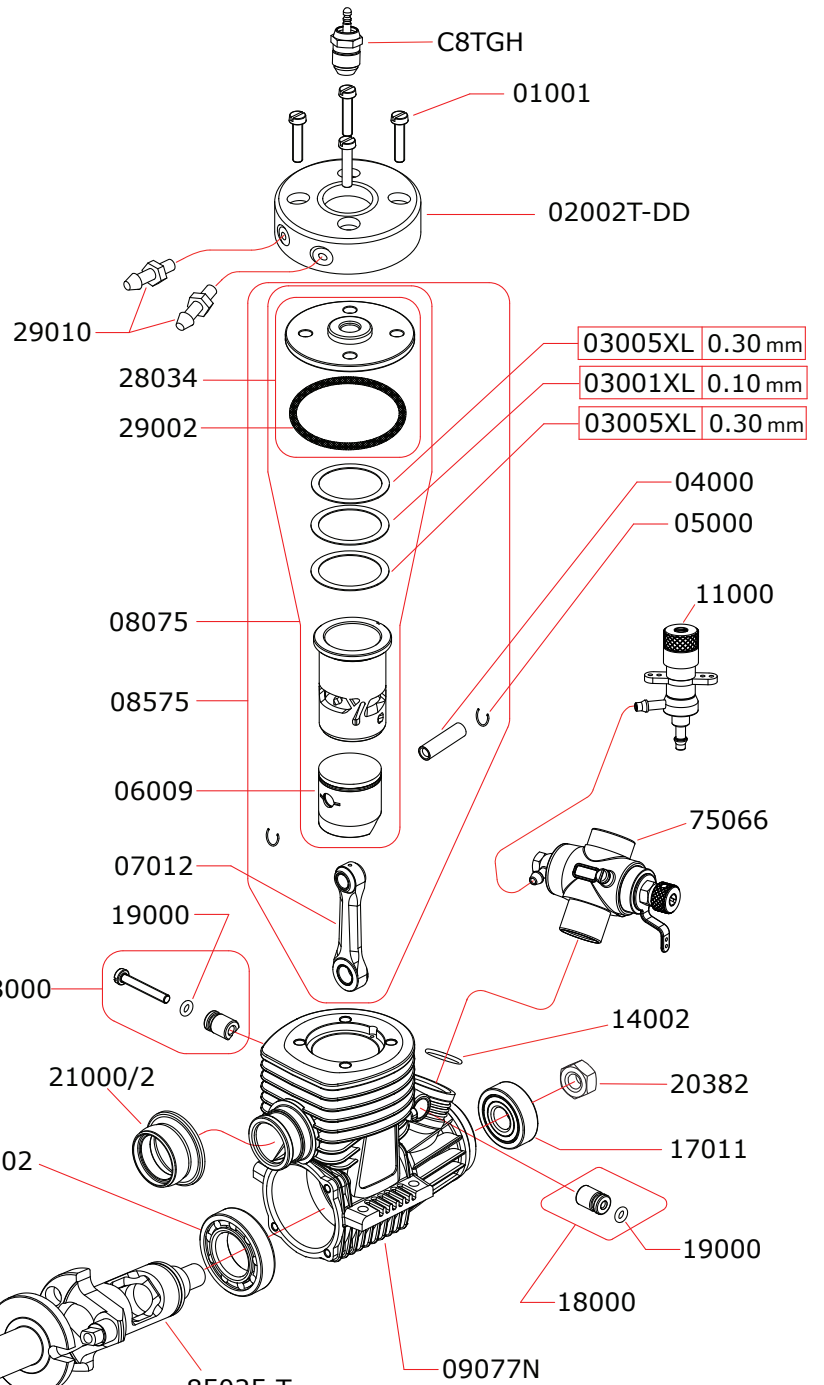

I disegni sono puramente indicativi / Drawings are just indicative.

CARBURETOR: CODE: 75066

CODE: 11000

Optional	
	03003XL 0.20mm

Also available:

	C7G standard gold
	28035 standard

Data ultima modifica:
Date of last modification: **29-09-2014**

Pipes Recommended

	50050	Silenced

Manifolds Recommended

	40043	curved 15°, conical with cooling
	40045	curved 5°, conical with cooling
	40046	curved 5°, conical