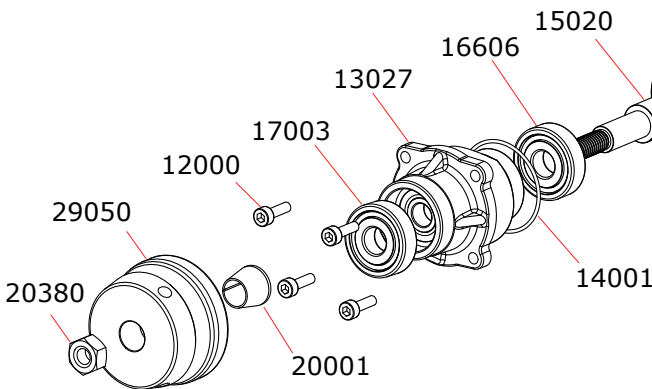

I disegni sono puramente indicativi / Drawings are just indicative.

CARBURETOR: CODE: 75066

CODE: 11000

Optional	
	03003XL 0.20mm

Also available:

	C7G standard gold
	28035 standard

Data ultima modifica:
Date of last modification: **29-09-2014**

Pipes Recommended

	50050	Silenced

Manifolds Recommended

	40043	curved 15°, conical with cooling
	40045	curved 5°, conical with cooling
	40046	curved 5°, conical