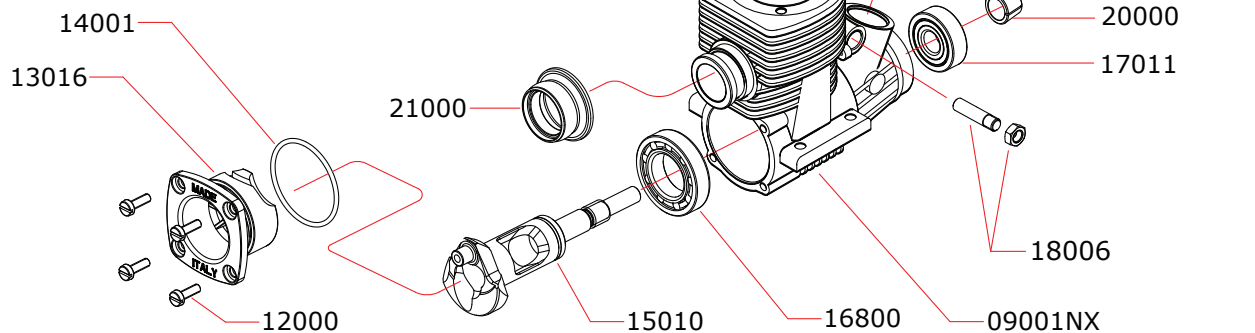

EXPLODED VIEW

HARDITO

NOVAROSSO WORLD S.r.l.

Via Europa, 20/A - 25040 Monticelli Brusati (BS) - ITALIA

web: www.novarossi.it | e-mail: info@novarossi.it

Tel. +39 030/6850316 | Fax: +39 030/6850314

I disegni sono puramente indicativi / Drawings are just indicative.

CARBURETTOR

CODE: 24022

	24485	8.5 mm
--	-------	--------

Optional		
	03002	0.15 mm
	03003	0.20 mm
	03004	0.25 mm

Data ultima modifica: **29-09-2014**
Date of last modification:

Pipes Recommended

	51009 (EFRA 2006)	With ring, 3 chambers
	51010 (EFRA 2015)	With ring, 3 chambers
	51011 (EFRA 2052)	With ring, 3 chambers

Manifolds Recommended

	41016	Conical medium, 2 rings