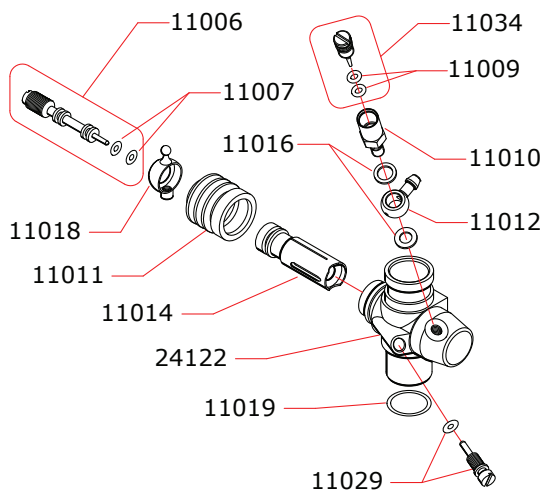

EXPLODED VIEW

HARDITO

NOVAROSSO WORLD S.r.l.

Via Europa, 20/A - 25040 Monticelli Brusati (BS) - ITALIA

web: www.novarossi.it | e-mail: info@novarossi.it

Tel. +39 030/6850316 | Fax: +39 030/6850314

I disegni sono puramente indicativi / Drawings are just indicative.

CARBURETTOR

CODE: 24022

	24485	8.5 mm
--	-------	--------

Optional		
	03002	0.15 mm
	03003	0.20 mm
	03004	0.25 mm

Data ultima modifica: **29-09-2014**
Date of last modification:

Pipes Recommended

	51009 (EFRA 2006)	With ring, 3 chambers
	51010 (EFRA 2015)	With ring, 3 chambers
	51011 (EFRA 2052)	With ring, 3 chambers

Manifolds Recommended

	41016	Conical medium, 2 rings