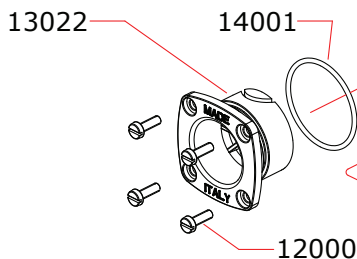

CARBURETTOR CODE: 24025

*		24480	8.0 mm
		24485	8.5 mm
		24490	9.0 mm
Optional		03002	0.15 mm
		03003	0.20 mm
		03004	0.25 mm

16800 (steel)	ELITE 9 ON
16801 (ceramic)	ELITE 9 ONS

Pipes Recommended

	51006M (EFRA 9901)	With ring, 3 chambers reinforced tube
	51020M (EFRA 2096)	With ring, 3 chambers reinforced tube, IFMAR WC
	51016 (EFRA 9901)	With ring, 3 chambers stronger walls

Manifolds Recommended

	41021	Short, 2 rings
	41029	Compact short, 2 rings for Mugen cars
	41030	Compact long, 2 rings for Mugen cars

Data ultima modifica:
 Date of last modification:
20-01-2015