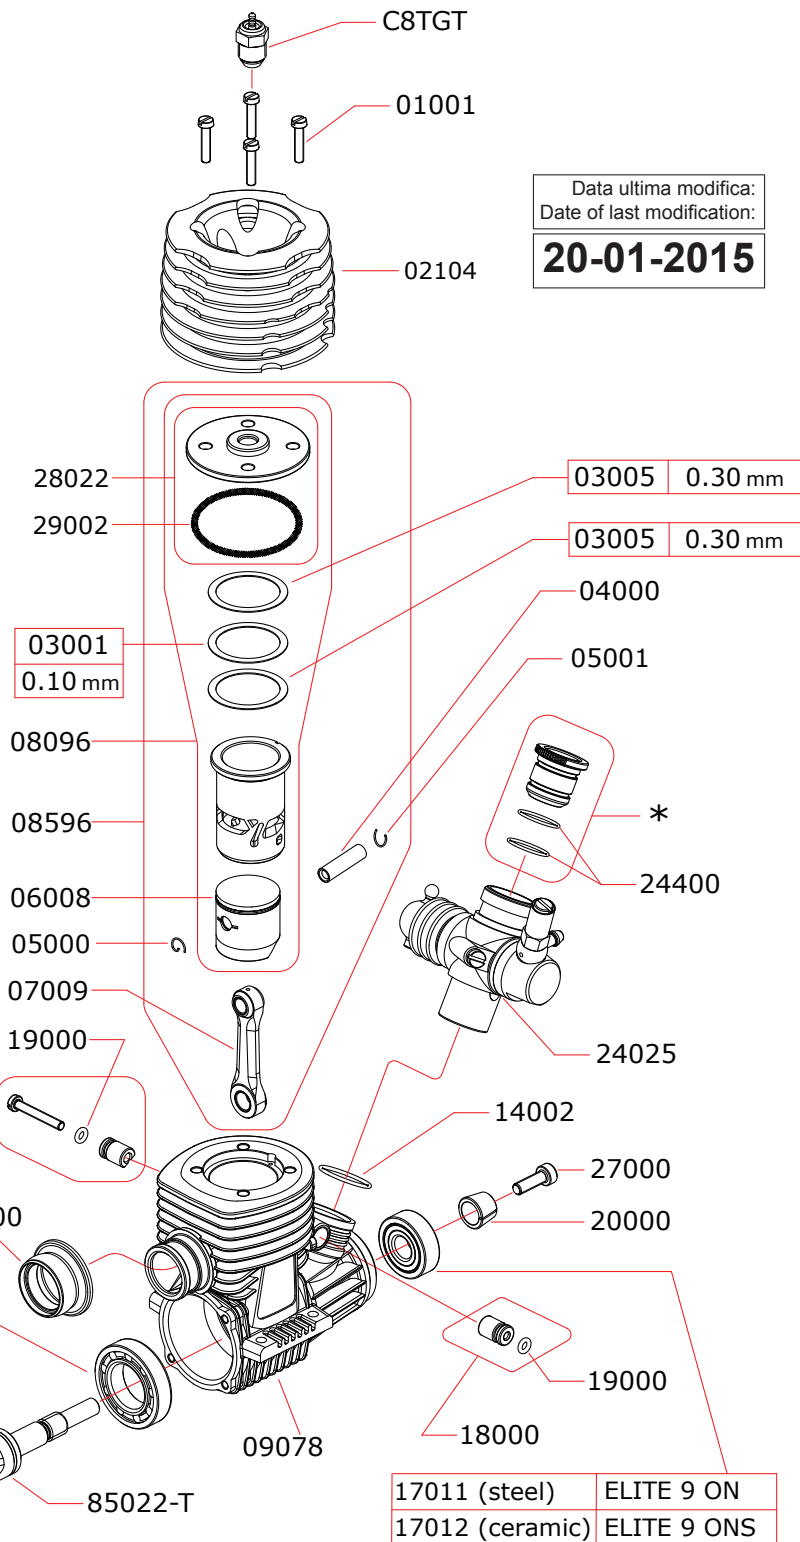

CARBURETTOR CODE: 24025

*		24480	8.0 mm
		24485	8.5 mm
		24490	9.0 mm
Optional		03002	0.15 mm
		03003	0.20 mm
		03004	0.25 mm

16800 (steel)	ELITE 9 ON
16801 (ceramic)	ELITE 9 ONS

Pipes Recommended

	51006M (EFRA 9901)	With ring, 3 chambers reinforced tube
	51020M (EFRA 2096)	With ring, 3 chambers reinforced tube, IFMAR WC
	51016 (EFRA 9901)	With ring, 3 chambers stronger walls

Manifolds Recommended

	41021	Short, 2 rings
	41029	Compact short, 2 rings for Mugen cars
	41030	Compact long, 2 rings for Mugen cars

Data ultima modifica:
 Date of last modification:
20-01-2015