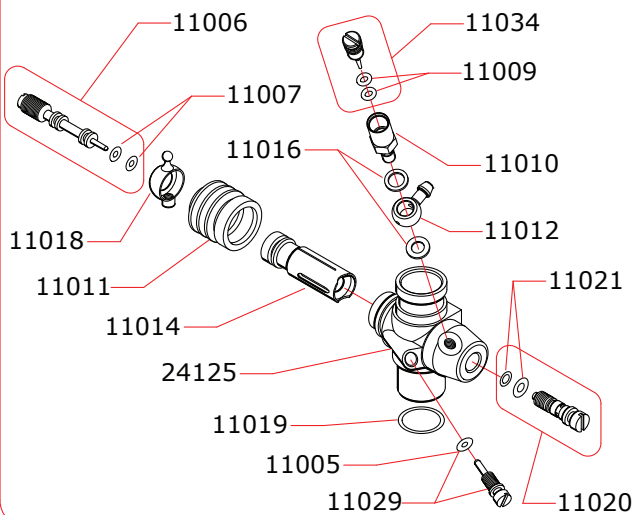

CARBURETTOR CODE: 24025

*		24480	8.0 mm
		24485	8.5 mm
		24490	9.0 mm
Optional		03002	0.15 mm
		03003	0.20 mm
		03004	0.25 mm

16800 (steel)	ELITE 9 ON
16801 (ceramic)	ELITE 9 ONS

Pipes Recommended

	51006M (EFRA 9901)	With ring, 3 chambers reinforced tube
	51020M (EFRA 2096)	With ring, 3 chambers reinforced tube, IFMAR WC
	51016 (EFRA 9901)	With ring, 3 chambers stronger walls

Manifolds Recommended

	41021	Short, 2 rings
	41029	Compact short, 2 rings for Mugen cars
	41030	Compact long, 2 rings for Mugen cars

Data ultima modifica:
 Date of last modification:
20-01-2015