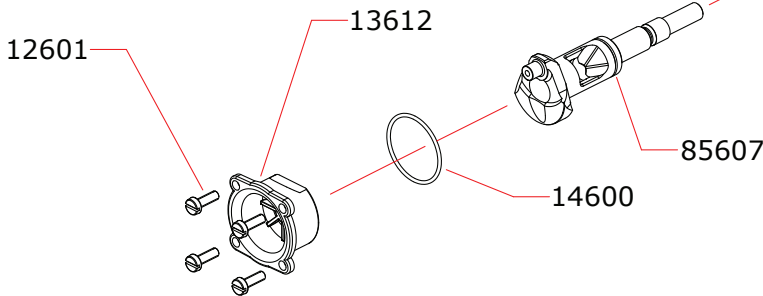

I disegni sono puramente indicativi / Drawings are just indicative.

CARBURETTOR CODE: 10611B

Optional	
	03601 0.10 mm
	03602 0.15 mm

16604 (steel)	ELITE 12R
16605 (ceramic)	ELITE 12RS

Data l'ultima modifica:
Date of last modification:

20-01-2015

17010 (steel)	ELITE 12R
17014 (ceramic)	ELITE 12RS

Pipes Recommended

	51606 (EFRA 2601)	With ring, 2 chambers
	51610 (EFRA 2630)	With ring, 2 chambers
	51611 (EFRA 3501)	With ring, 3 chambers

Manifolds Recommended

	41615	Short, conical, 2 rings
	41616	Medium, conical, 2 rings
	41617	Long, conical, 2 rings

La NOVAROSSI WORLD S.r.l. si riserva il diritto di apportare modifiche al prodotto senza preavviso.
NOVAROSSI WORLD S.r.l. reserves the right to modify products without prior notice