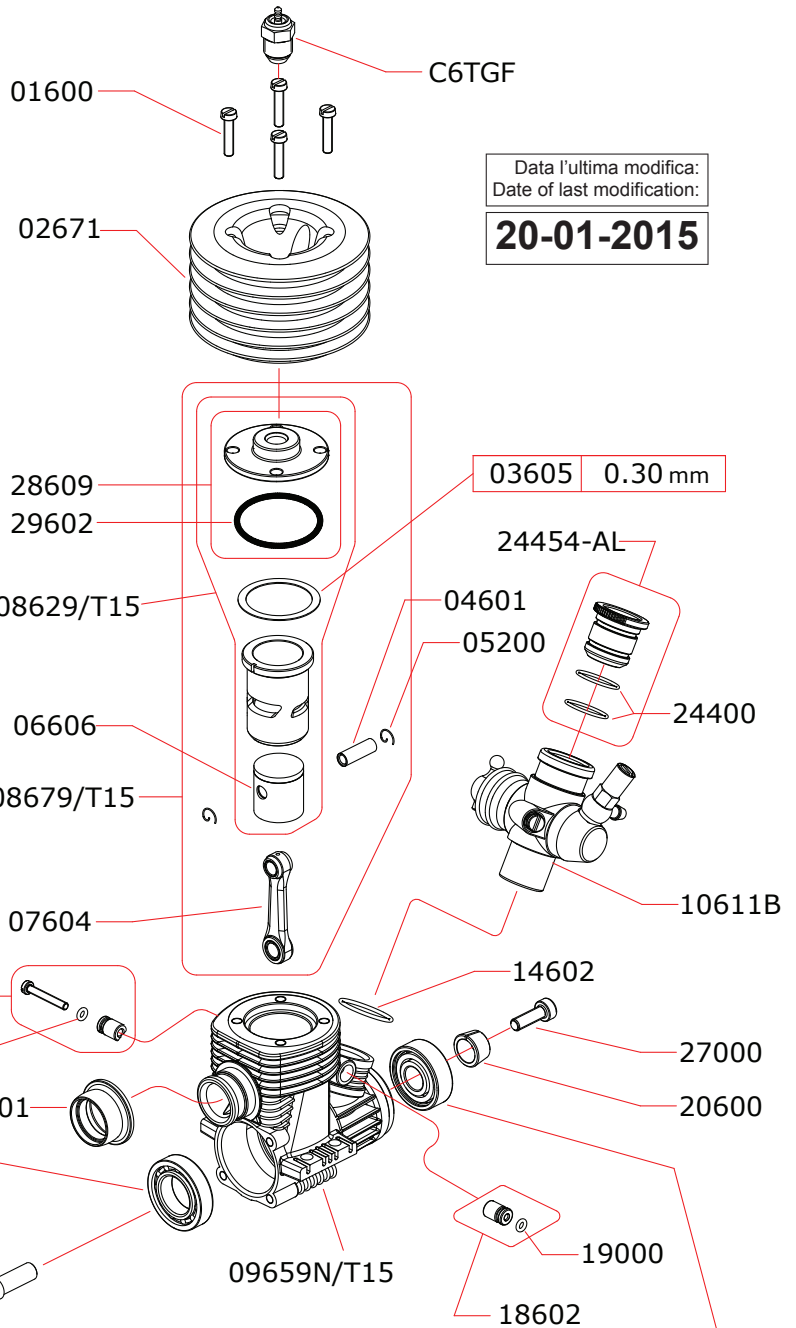

I disegni sono puramente indicativi / Drawings are just indicative.

CARBURETTOR CODE: 10611B

Optional	
	03601 0.10 mm
	03602 0.15 mm

16604 (steel)	ELITE 12R
16605 (ceramic)	ELITE 12RS

Data l'ultima modifica:
Date of last modification:

20-01-2015

17010 (steel)	ELITE 12R
17014 (ceramic)	ELITE 12RS

Pipes Recommended

	51606 (EFRA 2601)	With ring, 2 chambers
	51610 (EFRA 2630)	With ring, 2 chambers
	51611 (EFRA 3501)	With ring, 3 chambers

Manifolds Recommended

	41615	Short, conical, 2 rings
	41616	Medium, conical, 2 rings
	41617	Long, conical, 2 rings

La NOVAROSSI WORLD S.r.l. si riserva il diritto di apportare modifiche al prodotto senza preavviso.
NOVAROSSI WORLD S.r.l. reserves the right to modify products without prior notice