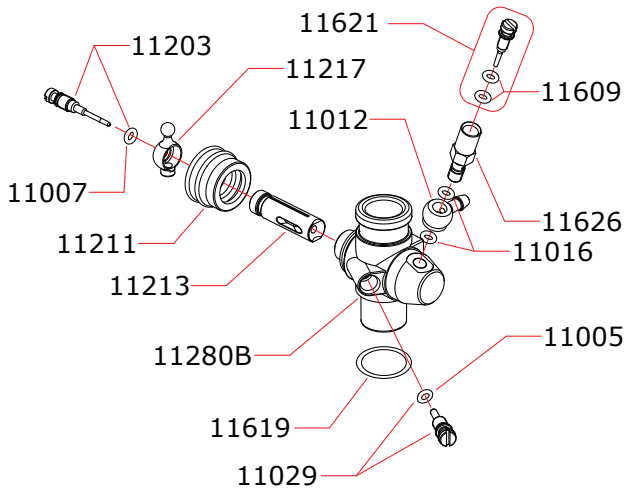

I disegni sono puramente indicativi / Drawings are just indicative.

CARBURETTOR CODE: 10611B

Optional	
	03601 0.10 mm
	03602 0.15 mm

16604 (steel)	ELITE 12R
16605 (ceramic)	ELITE 12RS

Data l'ultima modifica:
Date of last modification:

20-01-2015

17010 (steel)	ELITE 12R
17014 (ceramic)	ELITE 12RS

Pipes Recommended

	51606 (EFRA 2601)	With ring, 2 chambers
	51610 (EFRA 2630)	With ring, 2 chambers
	51611 (EFRA 3501)	With ring, 3 chambers

Manifolds Recommended

	41615	Short, conical, 2 rings
	41616	Medium, conical, 2 rings
	41617	Long, conical, 2 rings

La NOVAROSSI WORLD S.r.l. si riserva il diritto di apportare modifiche al prodotto senza preavviso.
NOVAROSSI WORLD S.r.l. reserves the right to modify products without prior notice