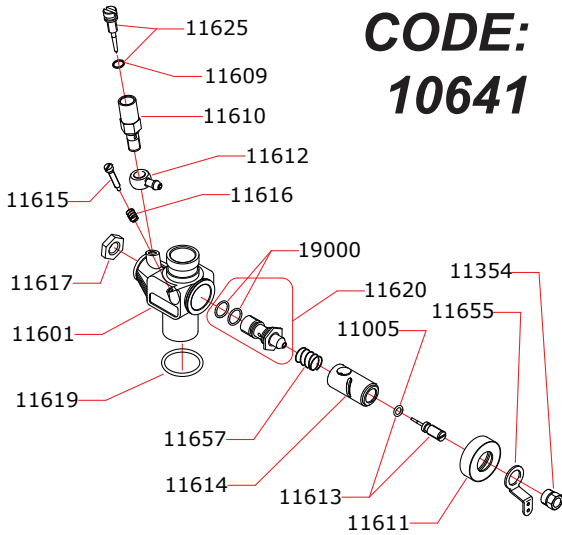

EXPLODED VIEW

CX15MB

NOVAROSSİ WORLD S.r.l.

Via Europa, 20/A - 25040 Monticelli Brusati (BS) - ITALIA

web: www.novarossi.it | e-mail: info@novarossi.it

Tel. +39 030/6850316 | Fax: +39 030/6850314

I disegni sono puramente indicativi / Drawings are just indicative.

CARBURETTOR

**CODE:
10641**

CARBURETTOR

CODE: 10608 (optional)

Data l'ultima modifica:
Date of last modification:

15-10-2013

Pipes Recommended

	51602	No ring, 2 chambers
	51603	No ring, 2 chambers bigger volumes

Manifolds Recommended

	40601	Cylindrical, 1 rings