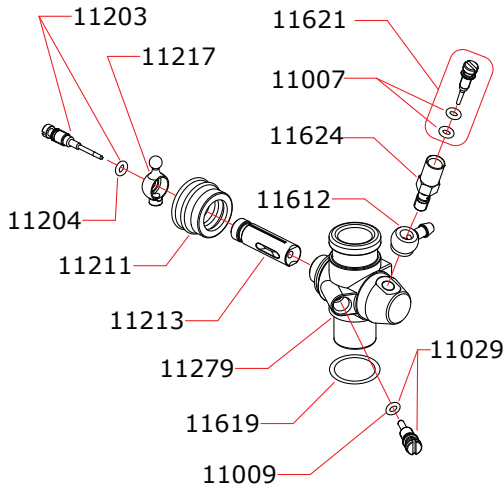

EXPLODED VIEW

CX15MB

NOVAROSSİ WORLD S.r.l.

Via Europa, 20/A - 25040 Monticelli Brusati (BS) - ITALIA

web: www.novarossi.it | e-mail: info@novarossi.it

Tel. +39 030/6850316 | Fax: +39 030/6850314

I disegni sono puramente indicativi / Drawings are just indicative.

CARBURETTOR

**CODE:
10641**

CARBURETTOR

CODE: 10608 (optional)

Data l'ultima modifica:
Date of last modification:

15-10-2013

Pipes Recommended

	51602	No ring, 2 chambers
	51603	No ring, 2 chambers bigger volumes

Manifolds Recommended

	40601	Cylindrical, 1 rings