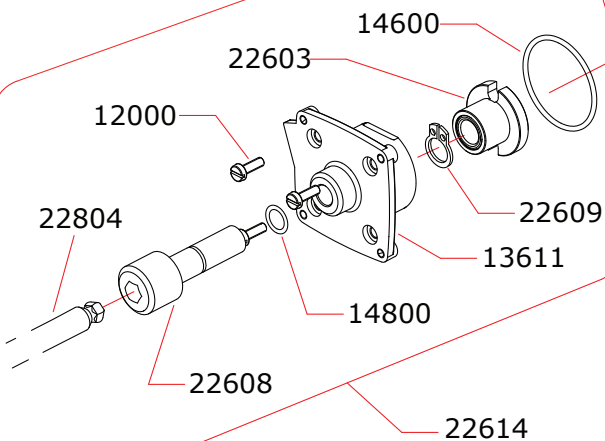

CARBURETTOR

**CODE:
10641**

CARBURETTOR

CODE: 10608 (optional)

Data l'ultima modifica:
Date of last modification:

15-10-2013

Pipes Recommended

	51602	No ring, 2 chambers
	51603	No ring, 2 chambers bigger volumes

Manifolds Recommended

	40601	Cylindrical, 1 rings