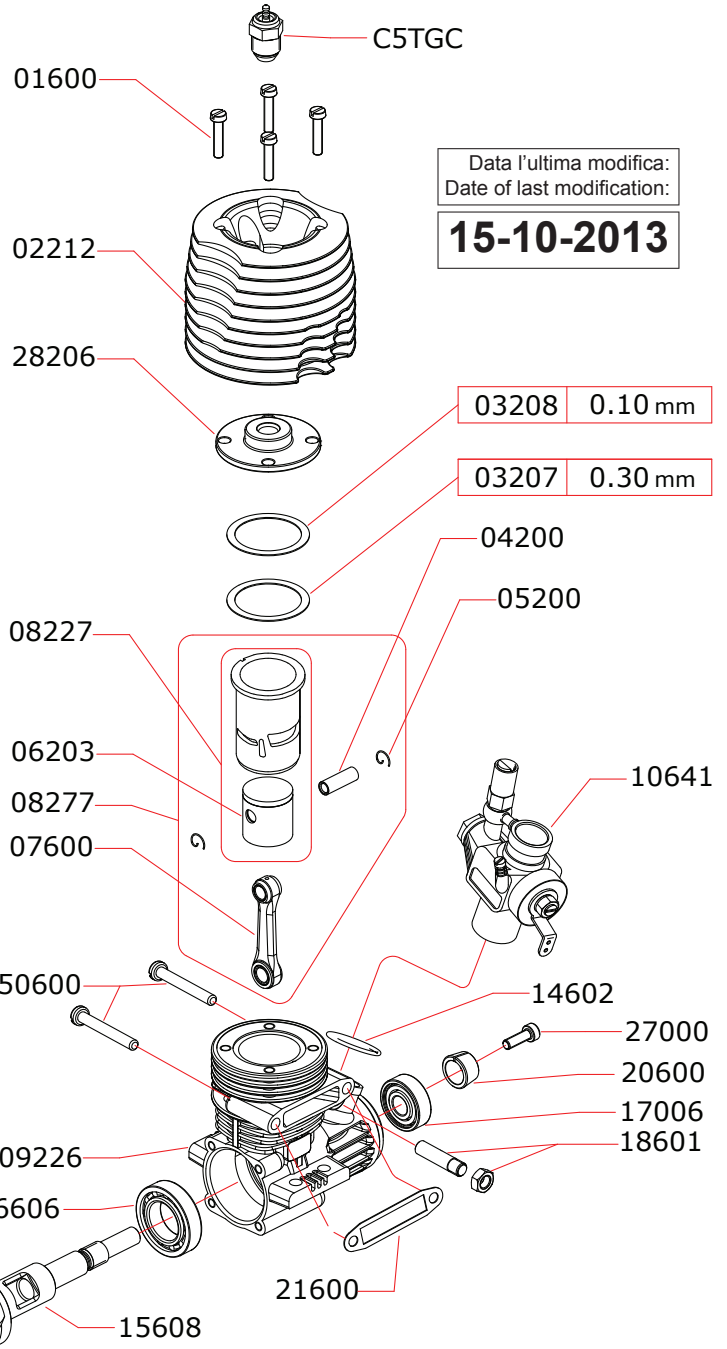

EXPLODED VIEW

CX15MB

NOVAROSSİ WORLD S.r.l.

Via Europa, 20/A - 25040 Monticelli Brusati (BS) - ITALIA

web: www.novarossi.it | e-mail: info@novarossi.it

Tel. +39 030/6850316 | Fax: +39 030/6850314

I disegni sono puramente indicativi / Drawings are just indicative.

CARBURETTOR

**CODE:
10641**

CARBURETTOR

CODE: 10608 (optional)

Data l'ultima modifica:
Date of last modification:

15-10-2013

Pipes Recommended

	51602	No ring, 2 chambers
	51603	No ring, 2 chambers bigger volumes

Manifolds Recommended

	40601	Cylindrical, 1 rings