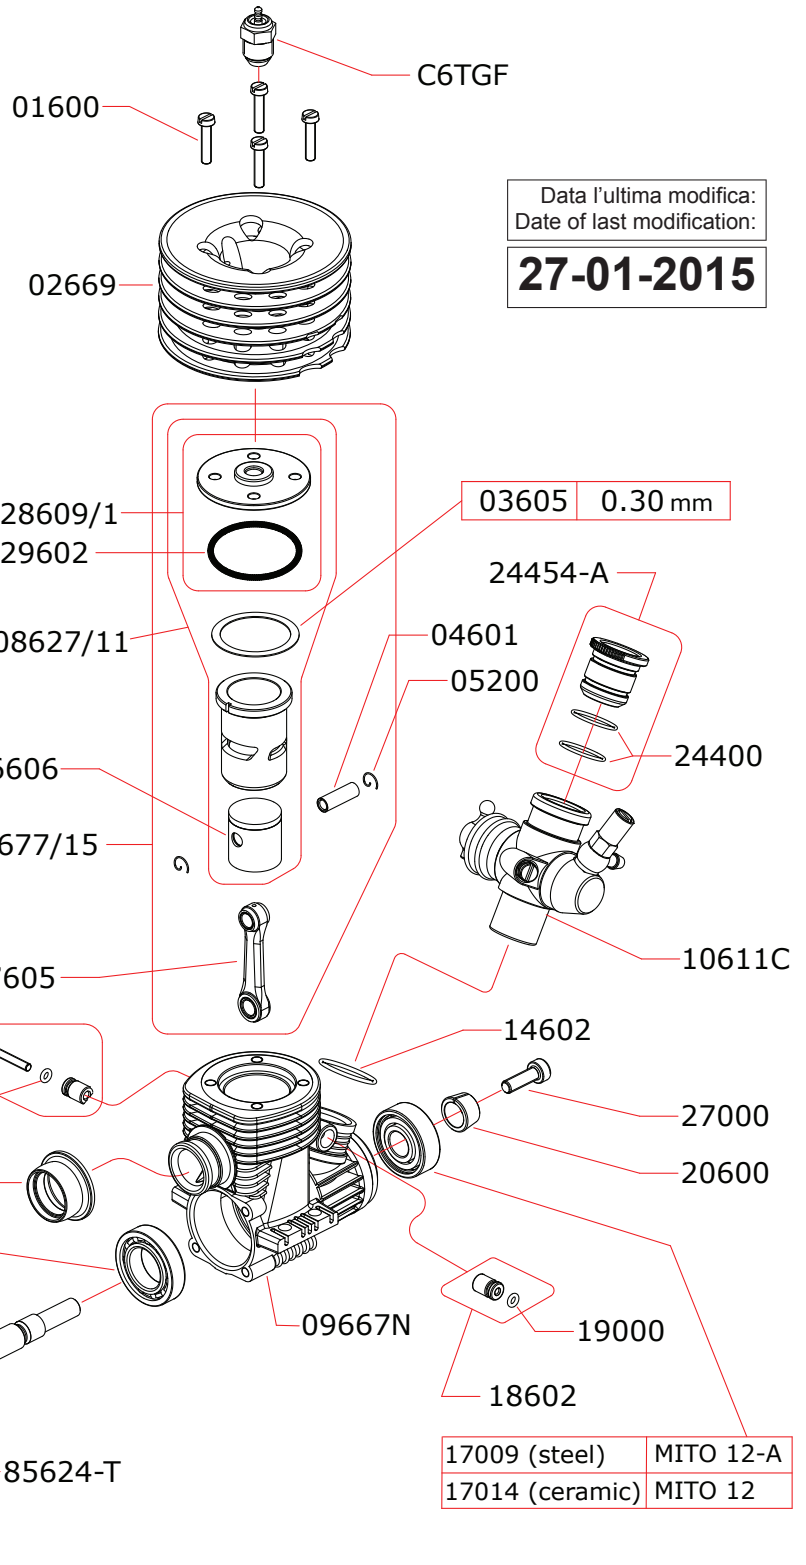

EXPLODED VIEW

MITO.12

NOVAROSSİ WORLD S.r.l.

Via Europa, 20/A - 25040 Monticelli Brusati (BS) - ITALIA
 web: www.novarossi.it | e-mail: info@novarossi.it
 Tel. +39 030/6850316 | Fax: +39 030/6850314

I disegni sono puramente indicativi / Drawings are just indicative.

CARBURETTOR

CODE: 10611C

	Optional	
	03601	0.10 mm
	03602	0.15 mm

Data l'ultima modifica:
 Date of last modification:
27-01-2015

16608 (steel)	MITO 12-A
16607 (ceramic)	MITO 12

17009 (steel)	MITO 12-A
17014 (ceramic)	MITO 12

Pipes Recommended

	51611 (EFRA 3501)	With ring, 3 chambers
	51614 (EFRA 2652)	With ring, 2 chambers conical tube
	51615 (EFRA 2660)	With ring, 2 chambers conical tube

Manifolds Recommended

	41615	Short, conical, 2 rings
	41616	Medium, conical, 2 rings
	41617	Long, conical, 2 rings