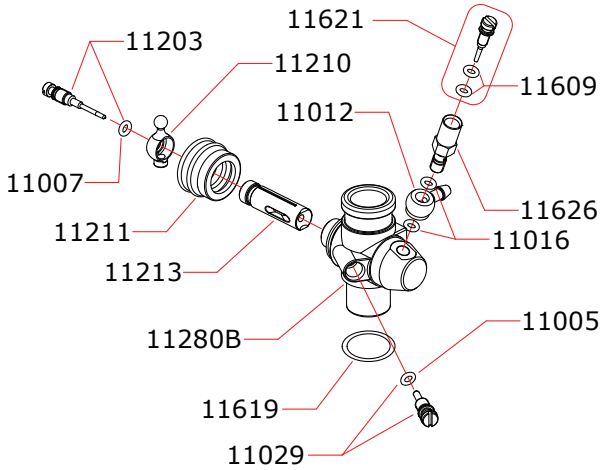

EXPLODED VIEW

MITO.12

NOVAROSSİ WORLD S.r.l.

Via Europa, 20/A - 25040 Monticelli Brusati (BS) - ITALIA
 web: www.novarossi.it | e-mail: info@novarossi.it
 Tel. +39 030/6850316 | Fax: +39 030/6850314

I disegni sono puramente indicativi / Drawings are just indicative.

CARBURETTOR

CODE: 10611C

	Optional	
	03601	0.10 mm
	03602	0.15 mm

Data l'ultima modifica:
 Date of last modification:
27-01-2015

16608 (steel)	MITO 12-A
16607 (ceramic)	MITO 12

17009 (steel)	MITO 12-A
17014 (ceramic)	MITO 12

Pipes Recommended

	51611 (EFRA 3501)	With ring, 3 chambers
	51614 (EFRA 2652)	With ring, 2 chambers conical tube
	51615 (EFRA 2660)	With ring, 2 chambers conical tube

Manifolds Recommended

	41615	Short, conical, 2 rings
	41616	Medium, conical, 2 rings
	41617	Long, conical, 2 rings